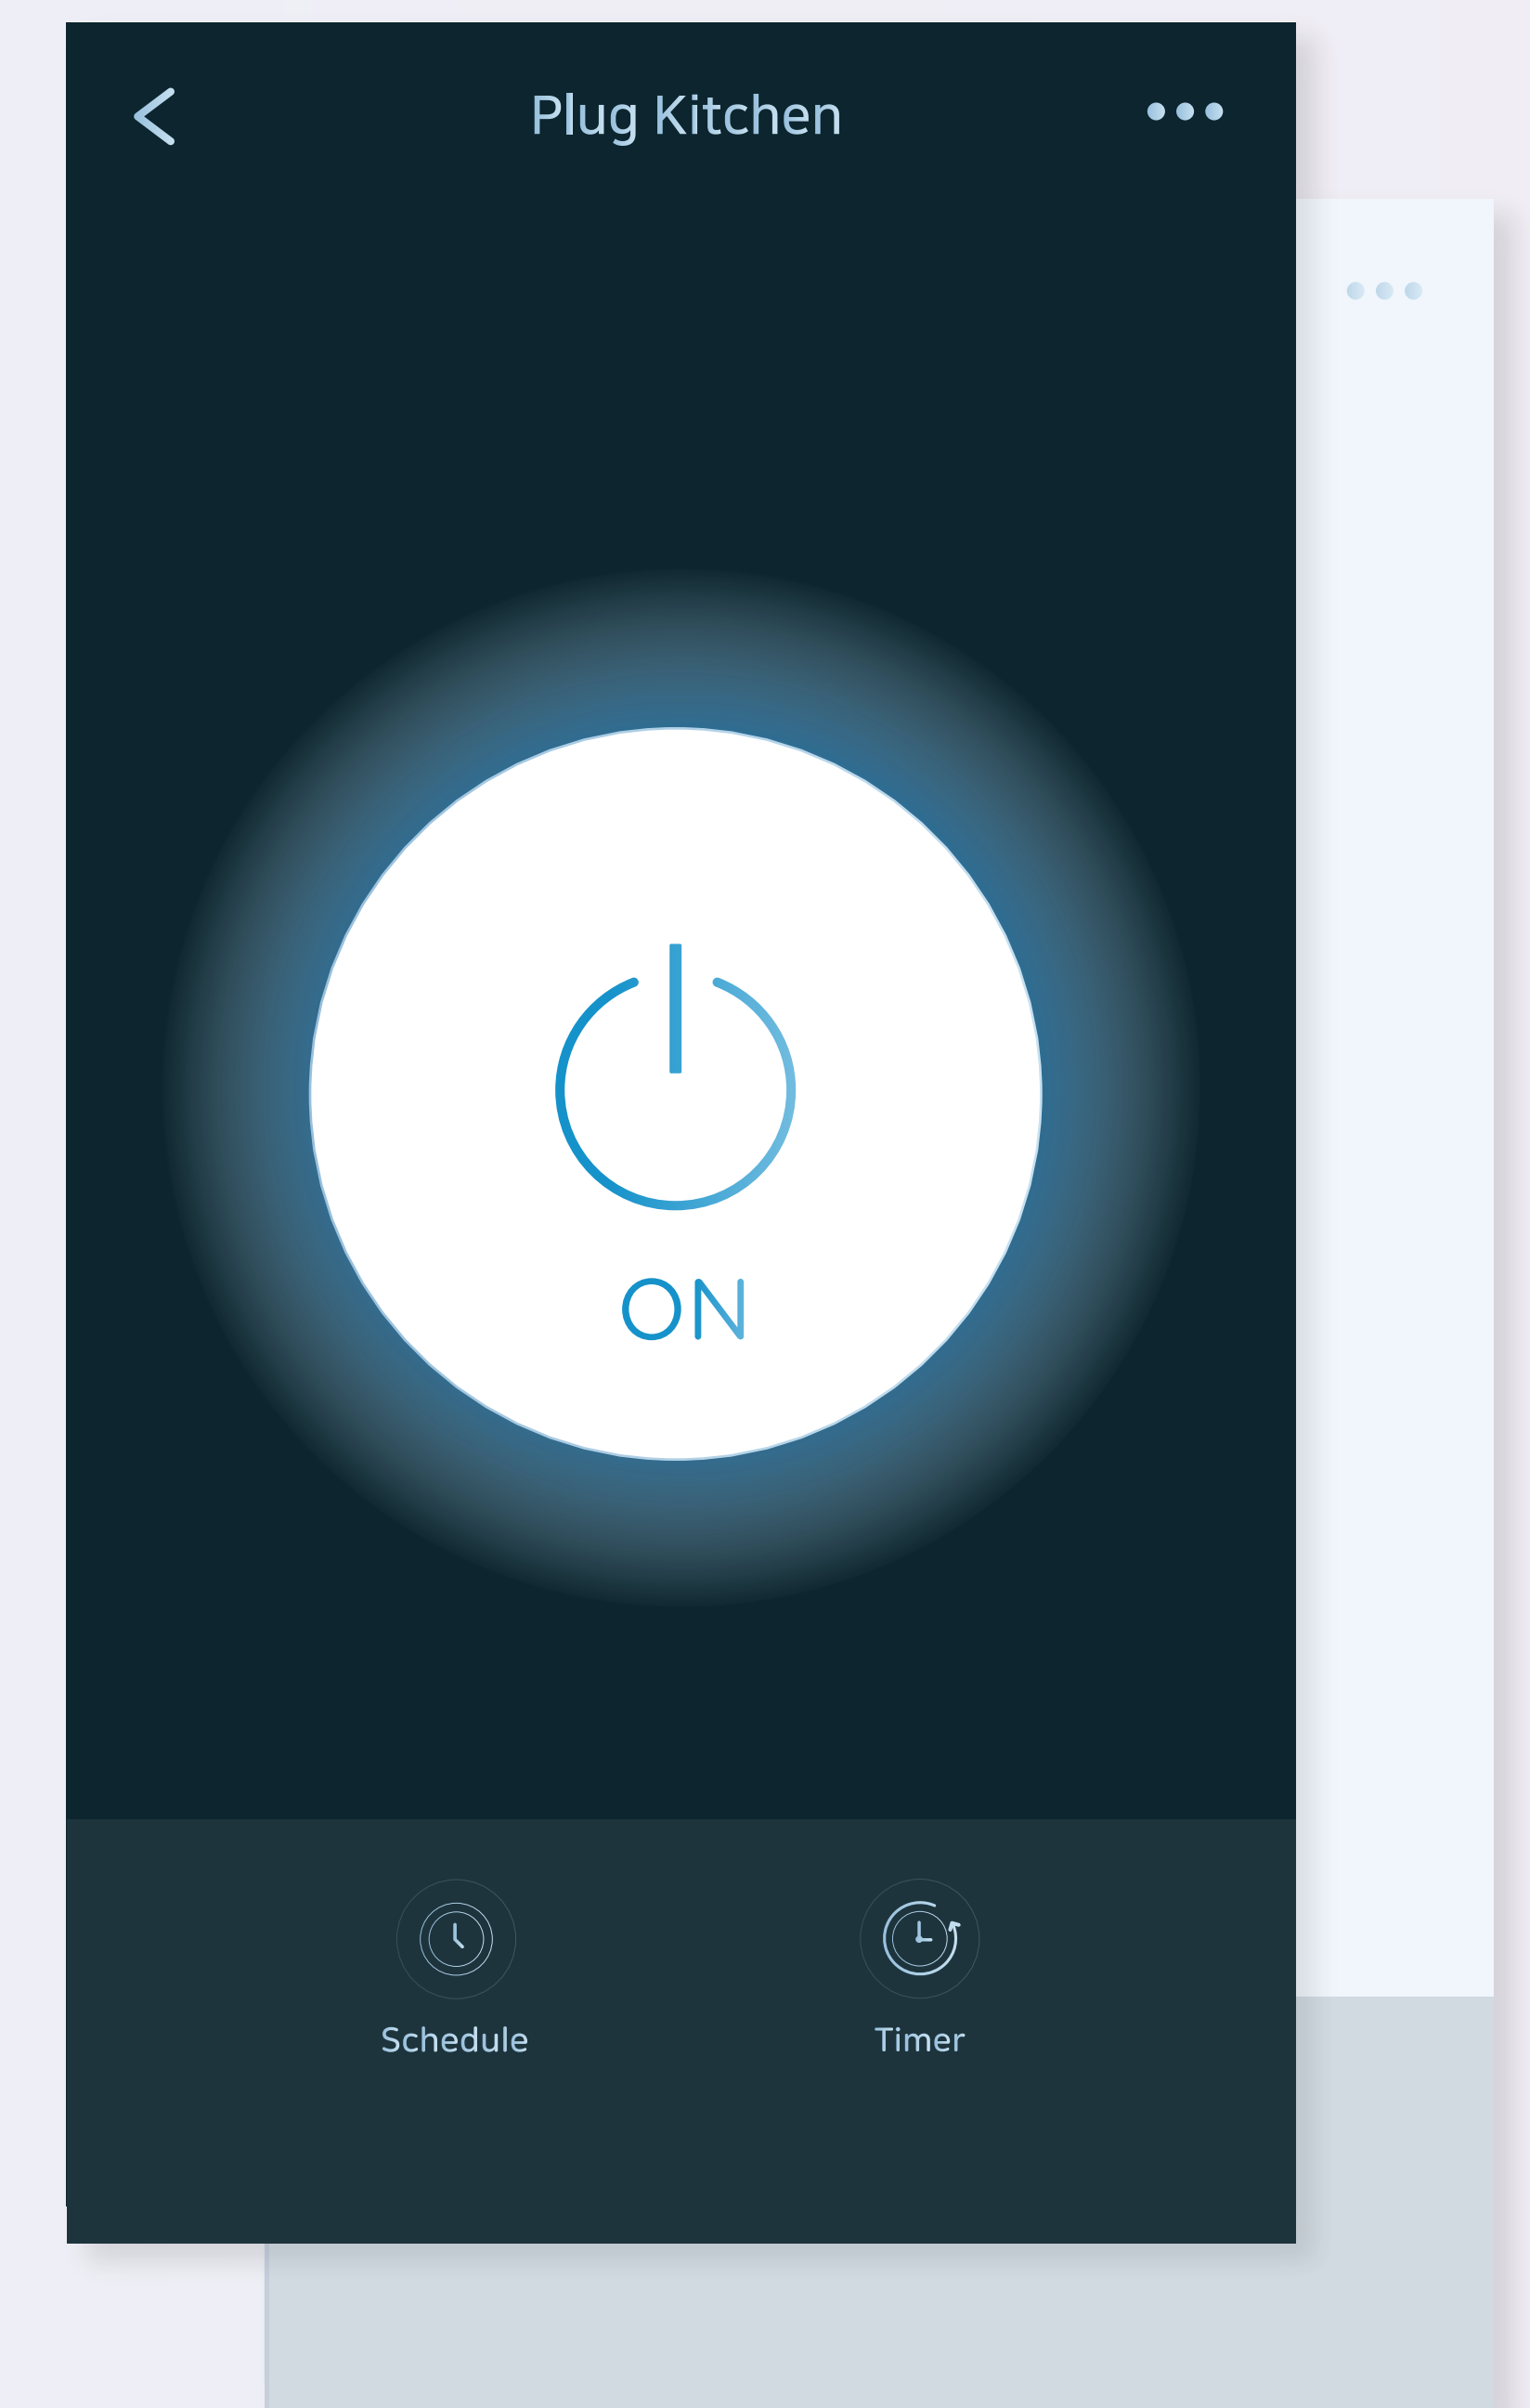

- Set Your Schedule
- Share Access
- Safety & Control
- Save Energy
- Control from Anywhere
- No Hubs Required

Works with Microsoft Cortana | Works with amazon alexa | Works with Google Assistant

MERKURY INNOVATIONS - Geeni

Smart Wi-Fi Home Application

스마트 와이파이 홈 어플리케이션 시안 제작

Control Devices

Color Bulbs

Easy Controls

No hubs required

Control Devices

As easy as an ON / OFF switch