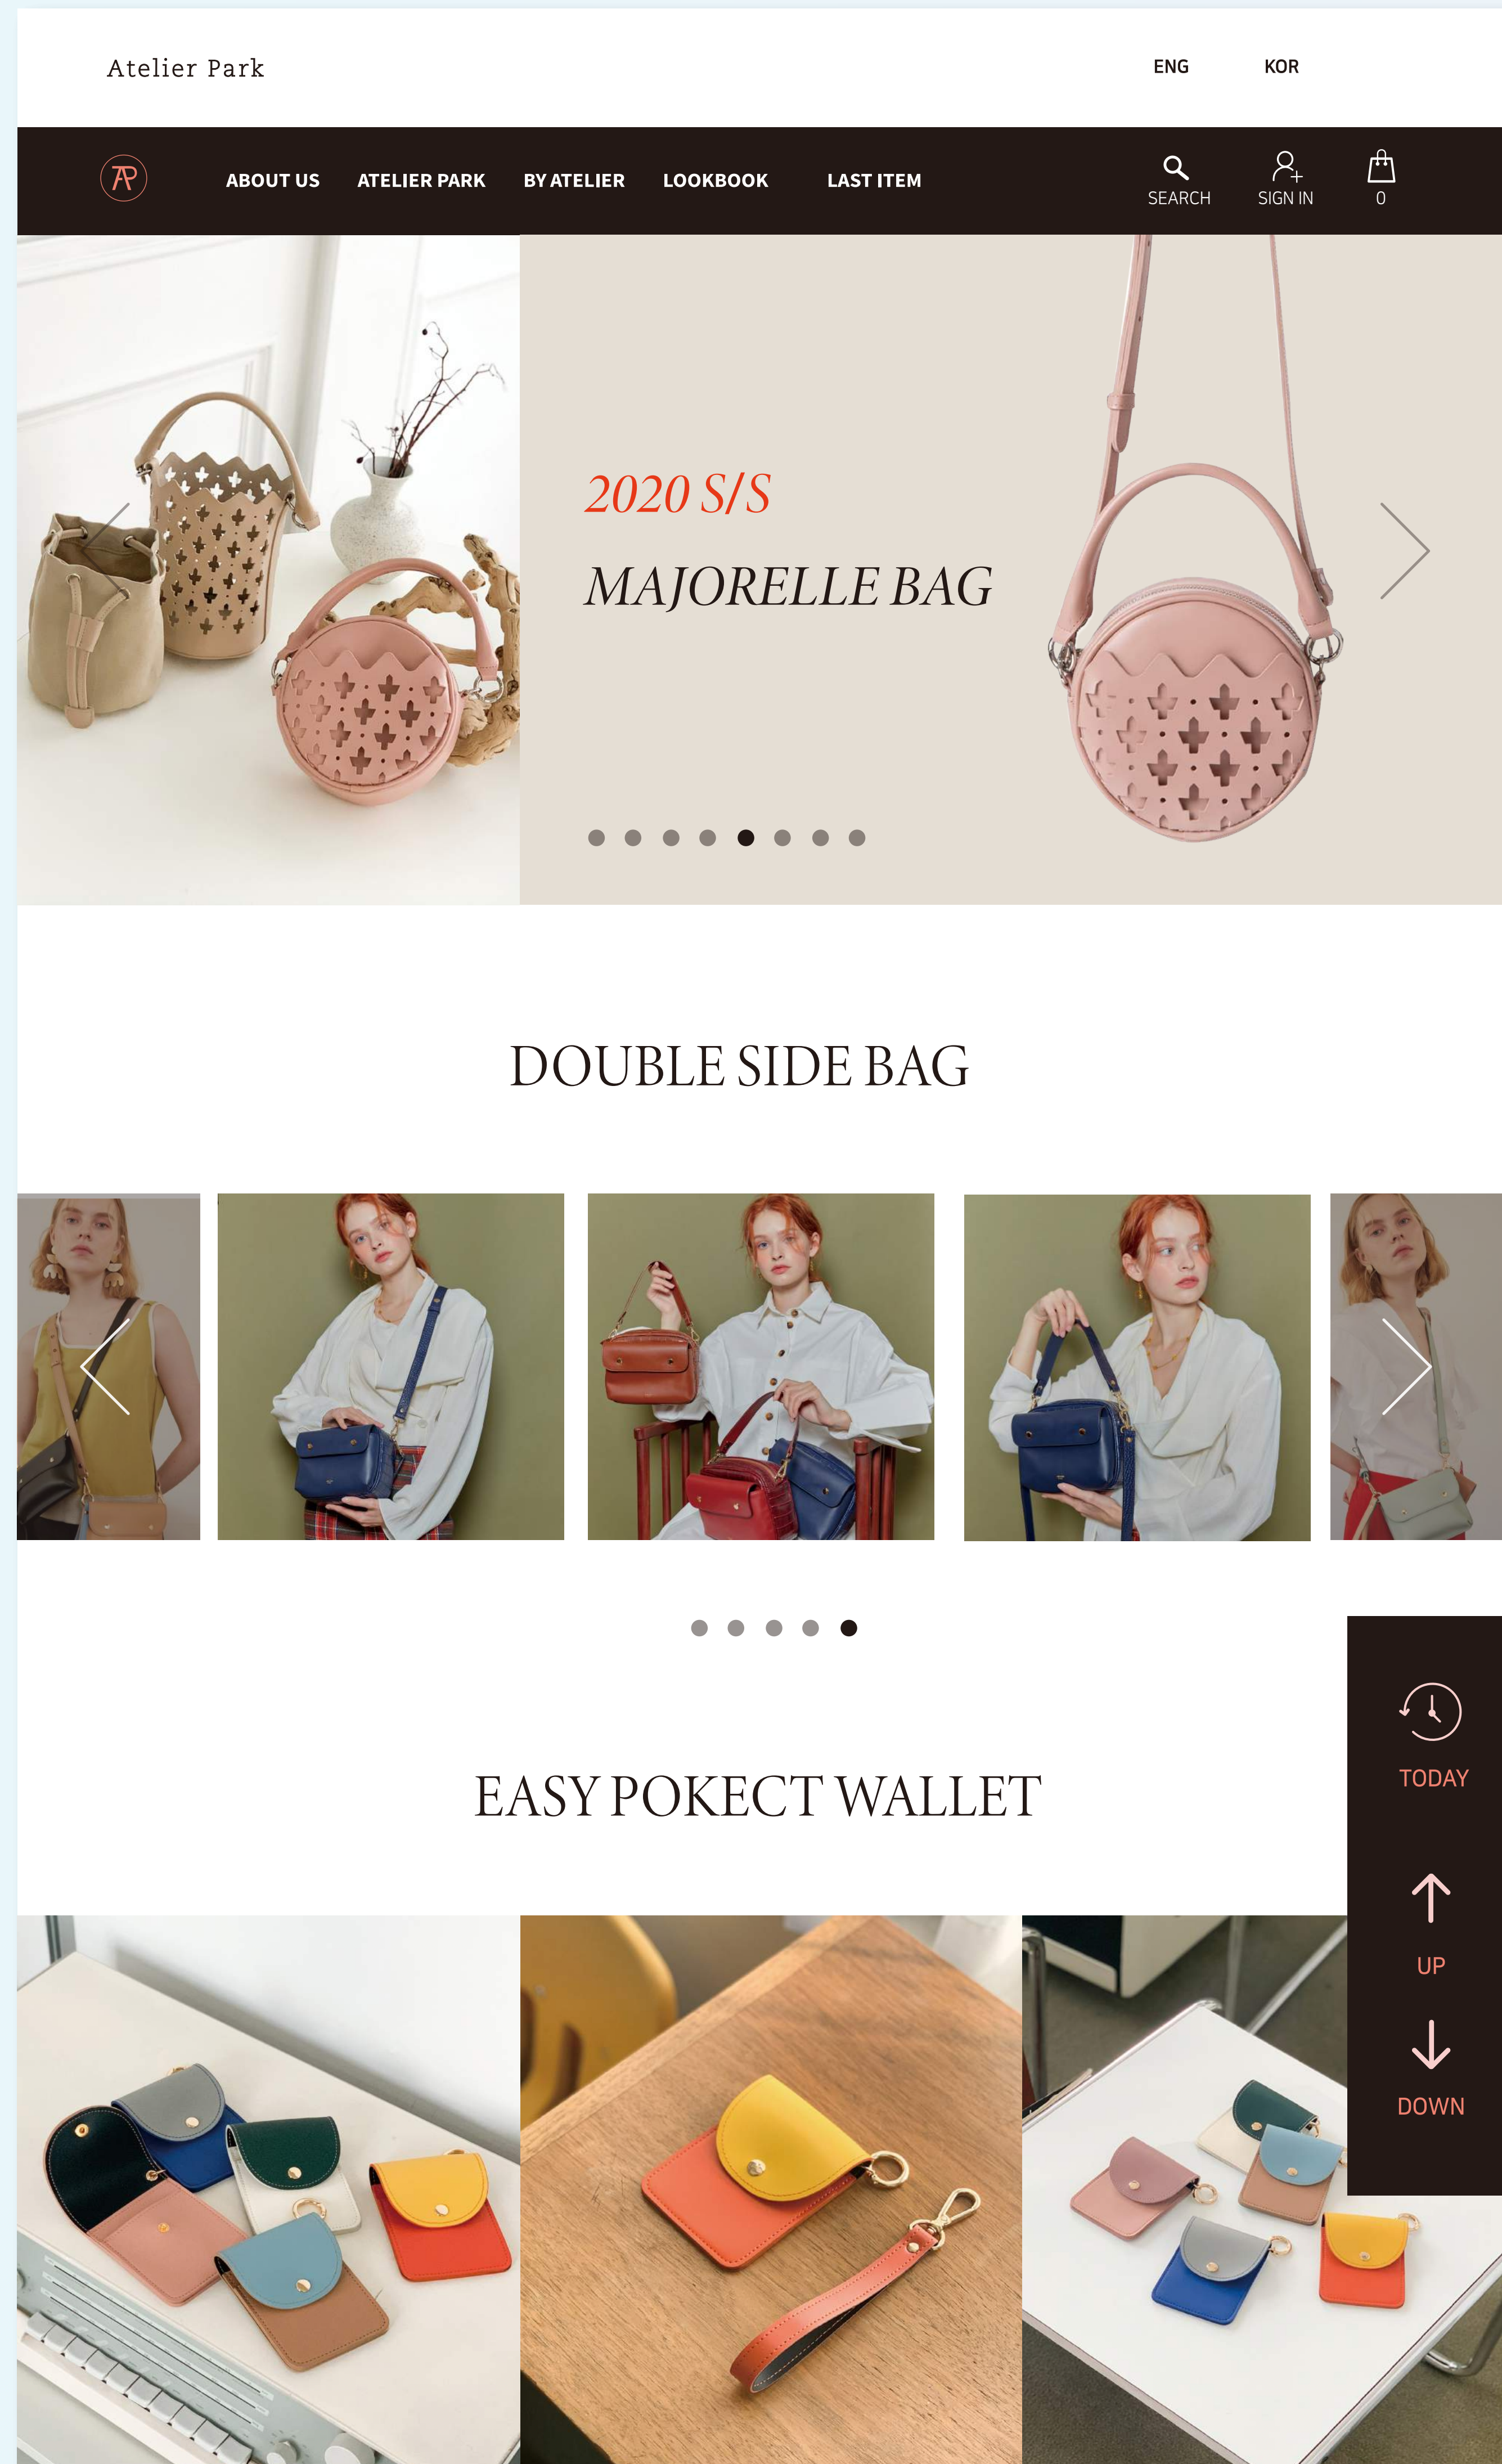

Atelier Park Online Shop

UI/UX Design - Website

아틀리에 파크 온라인 마켓 웹 사이트

BY ATELIER

more ▶

CLOTHES

more ▶

MEMBERSHIP EVENT

회원혜택 받기 >