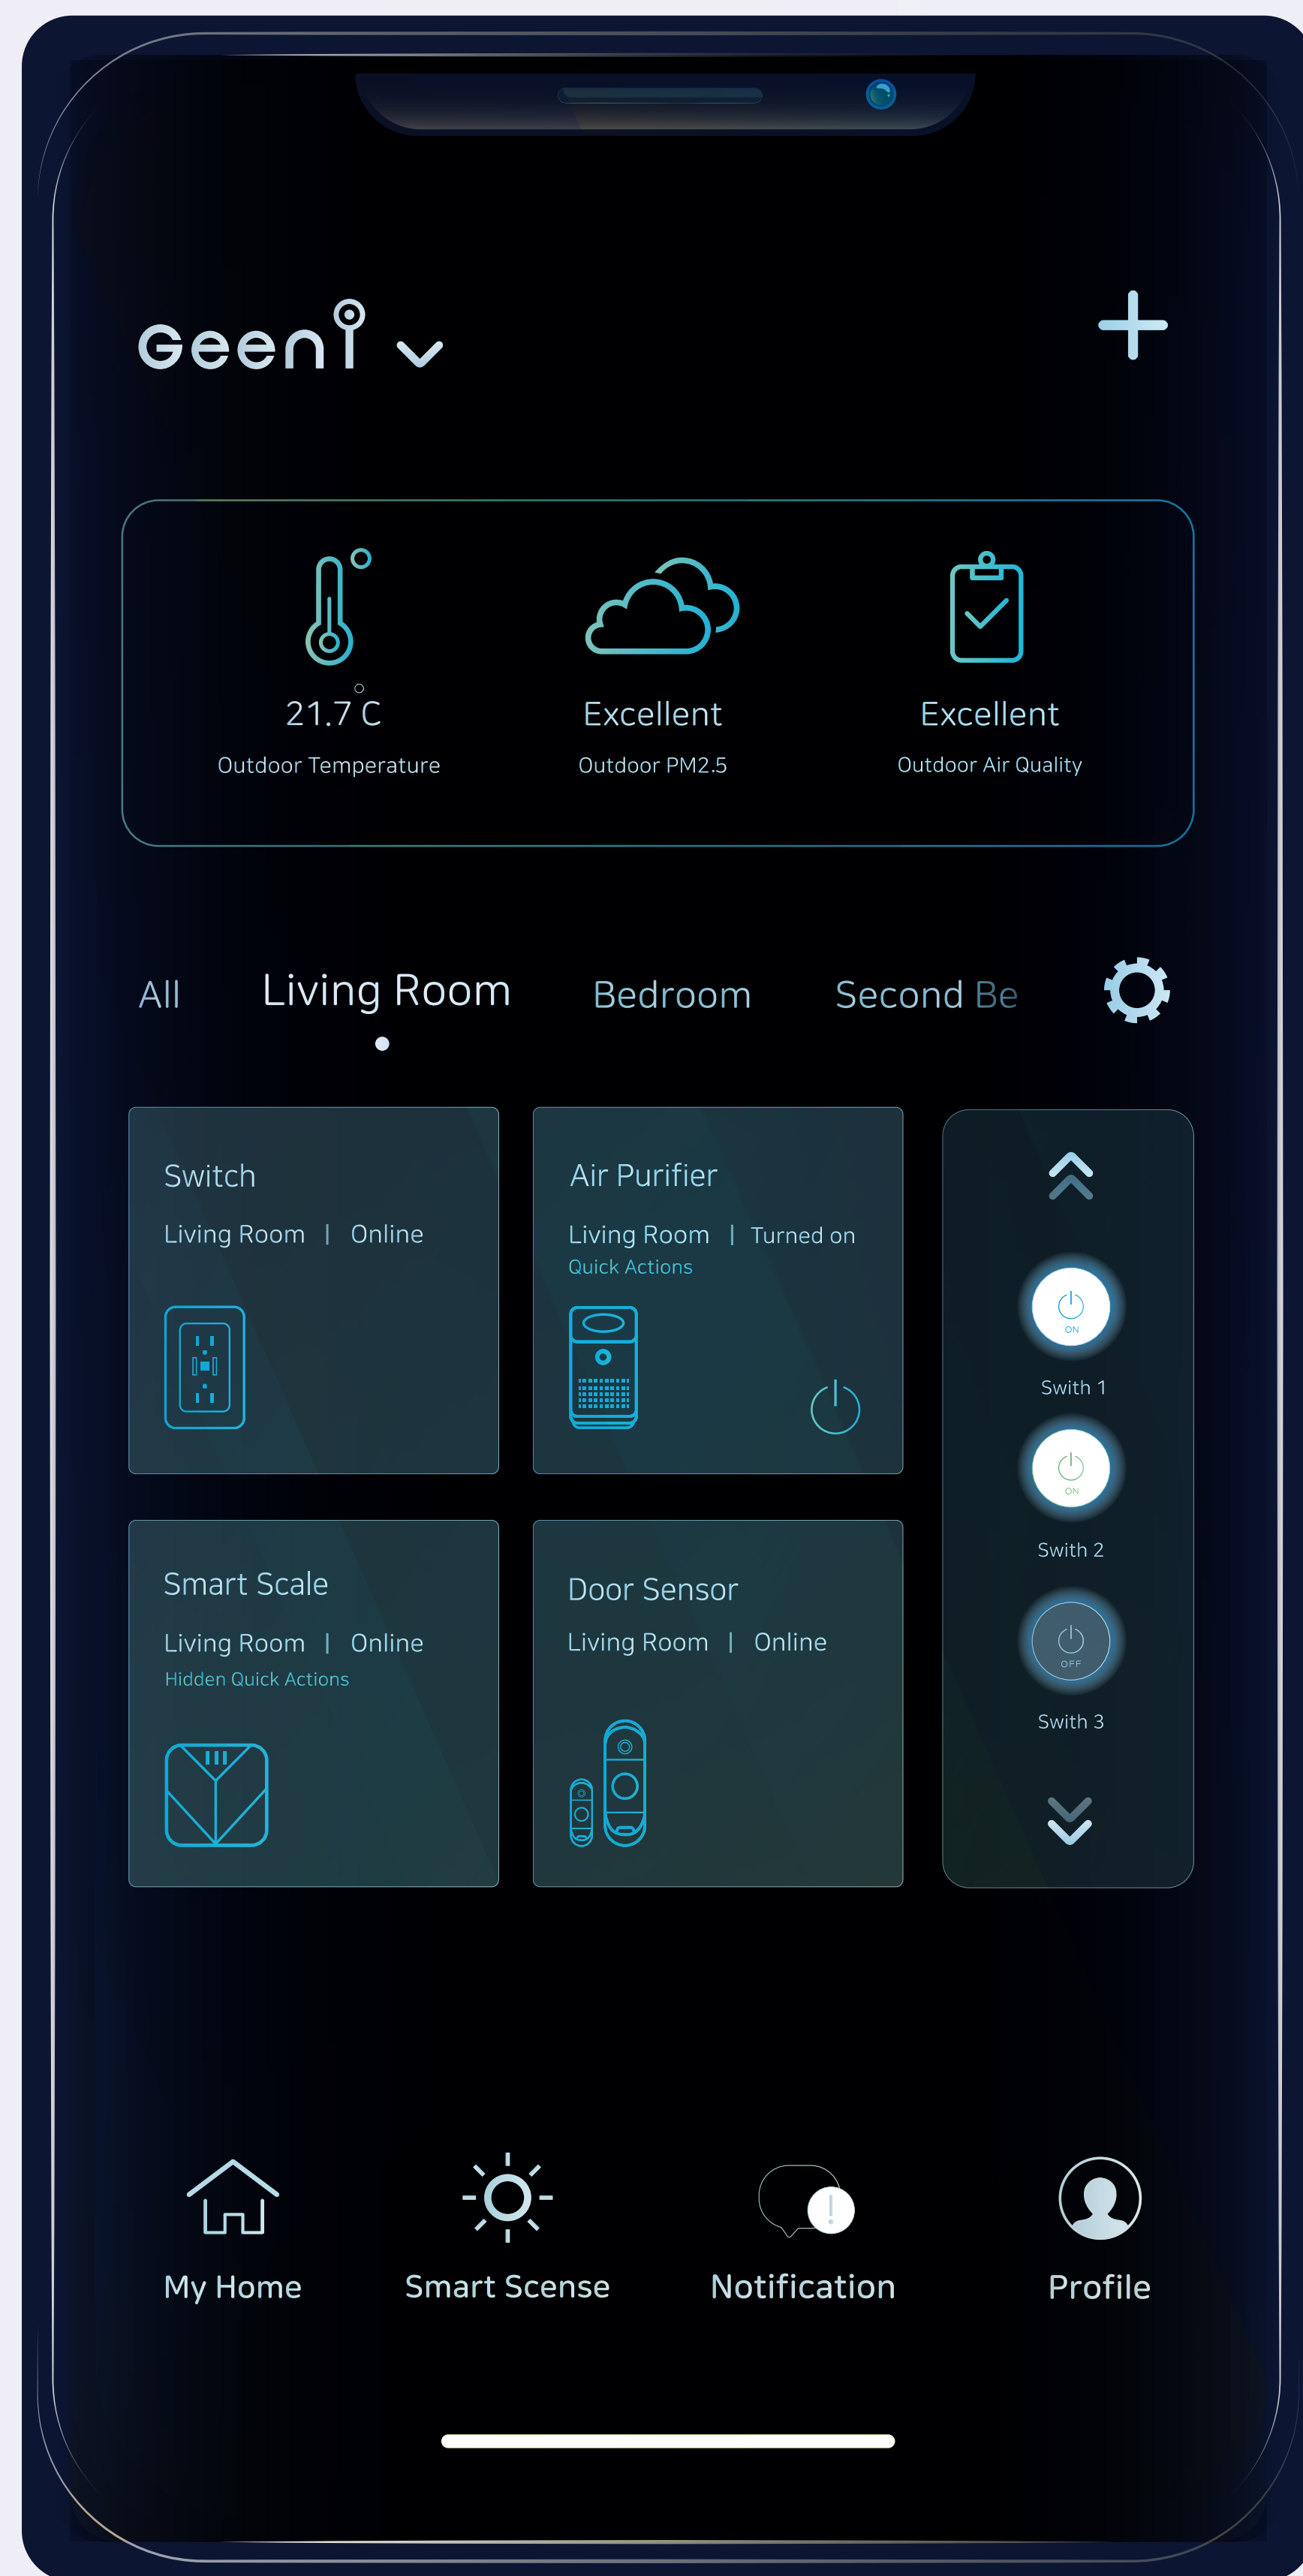

Listen & Talk
Hear what's happening and engage in live two-way conversations thanks to the built-in mic and speaker.

Set Your Schedule
Set Schedules to turn connected devices on and off at designed times reducing energy costs

- Set Your Schedule
- Share Access
- Safety & Control
- Save Energy
- Control from Anywhere
- No Hubs Required

Works with Microsoft Cortana | Works with amazon alexa | Works with Google Assistant

MERKURY INNOVATIONS - Geeni

Smart Wi-Fi Home Application

스마트 와이파이 홈 어플리케이션 시안 제작

Control Devices

Color Bulbs

Easy Controls

No hubs required

Control Devices

As easy as an ON / OFF switch

MERKURY INNOVATIONS - Geeni

Smart Wi-Fi Home Application

스마트 와이파이 홈 어플리케이션 시안 제작

Control Devices

Geeni

Control Devices

Power Strip

Many Devices, One App