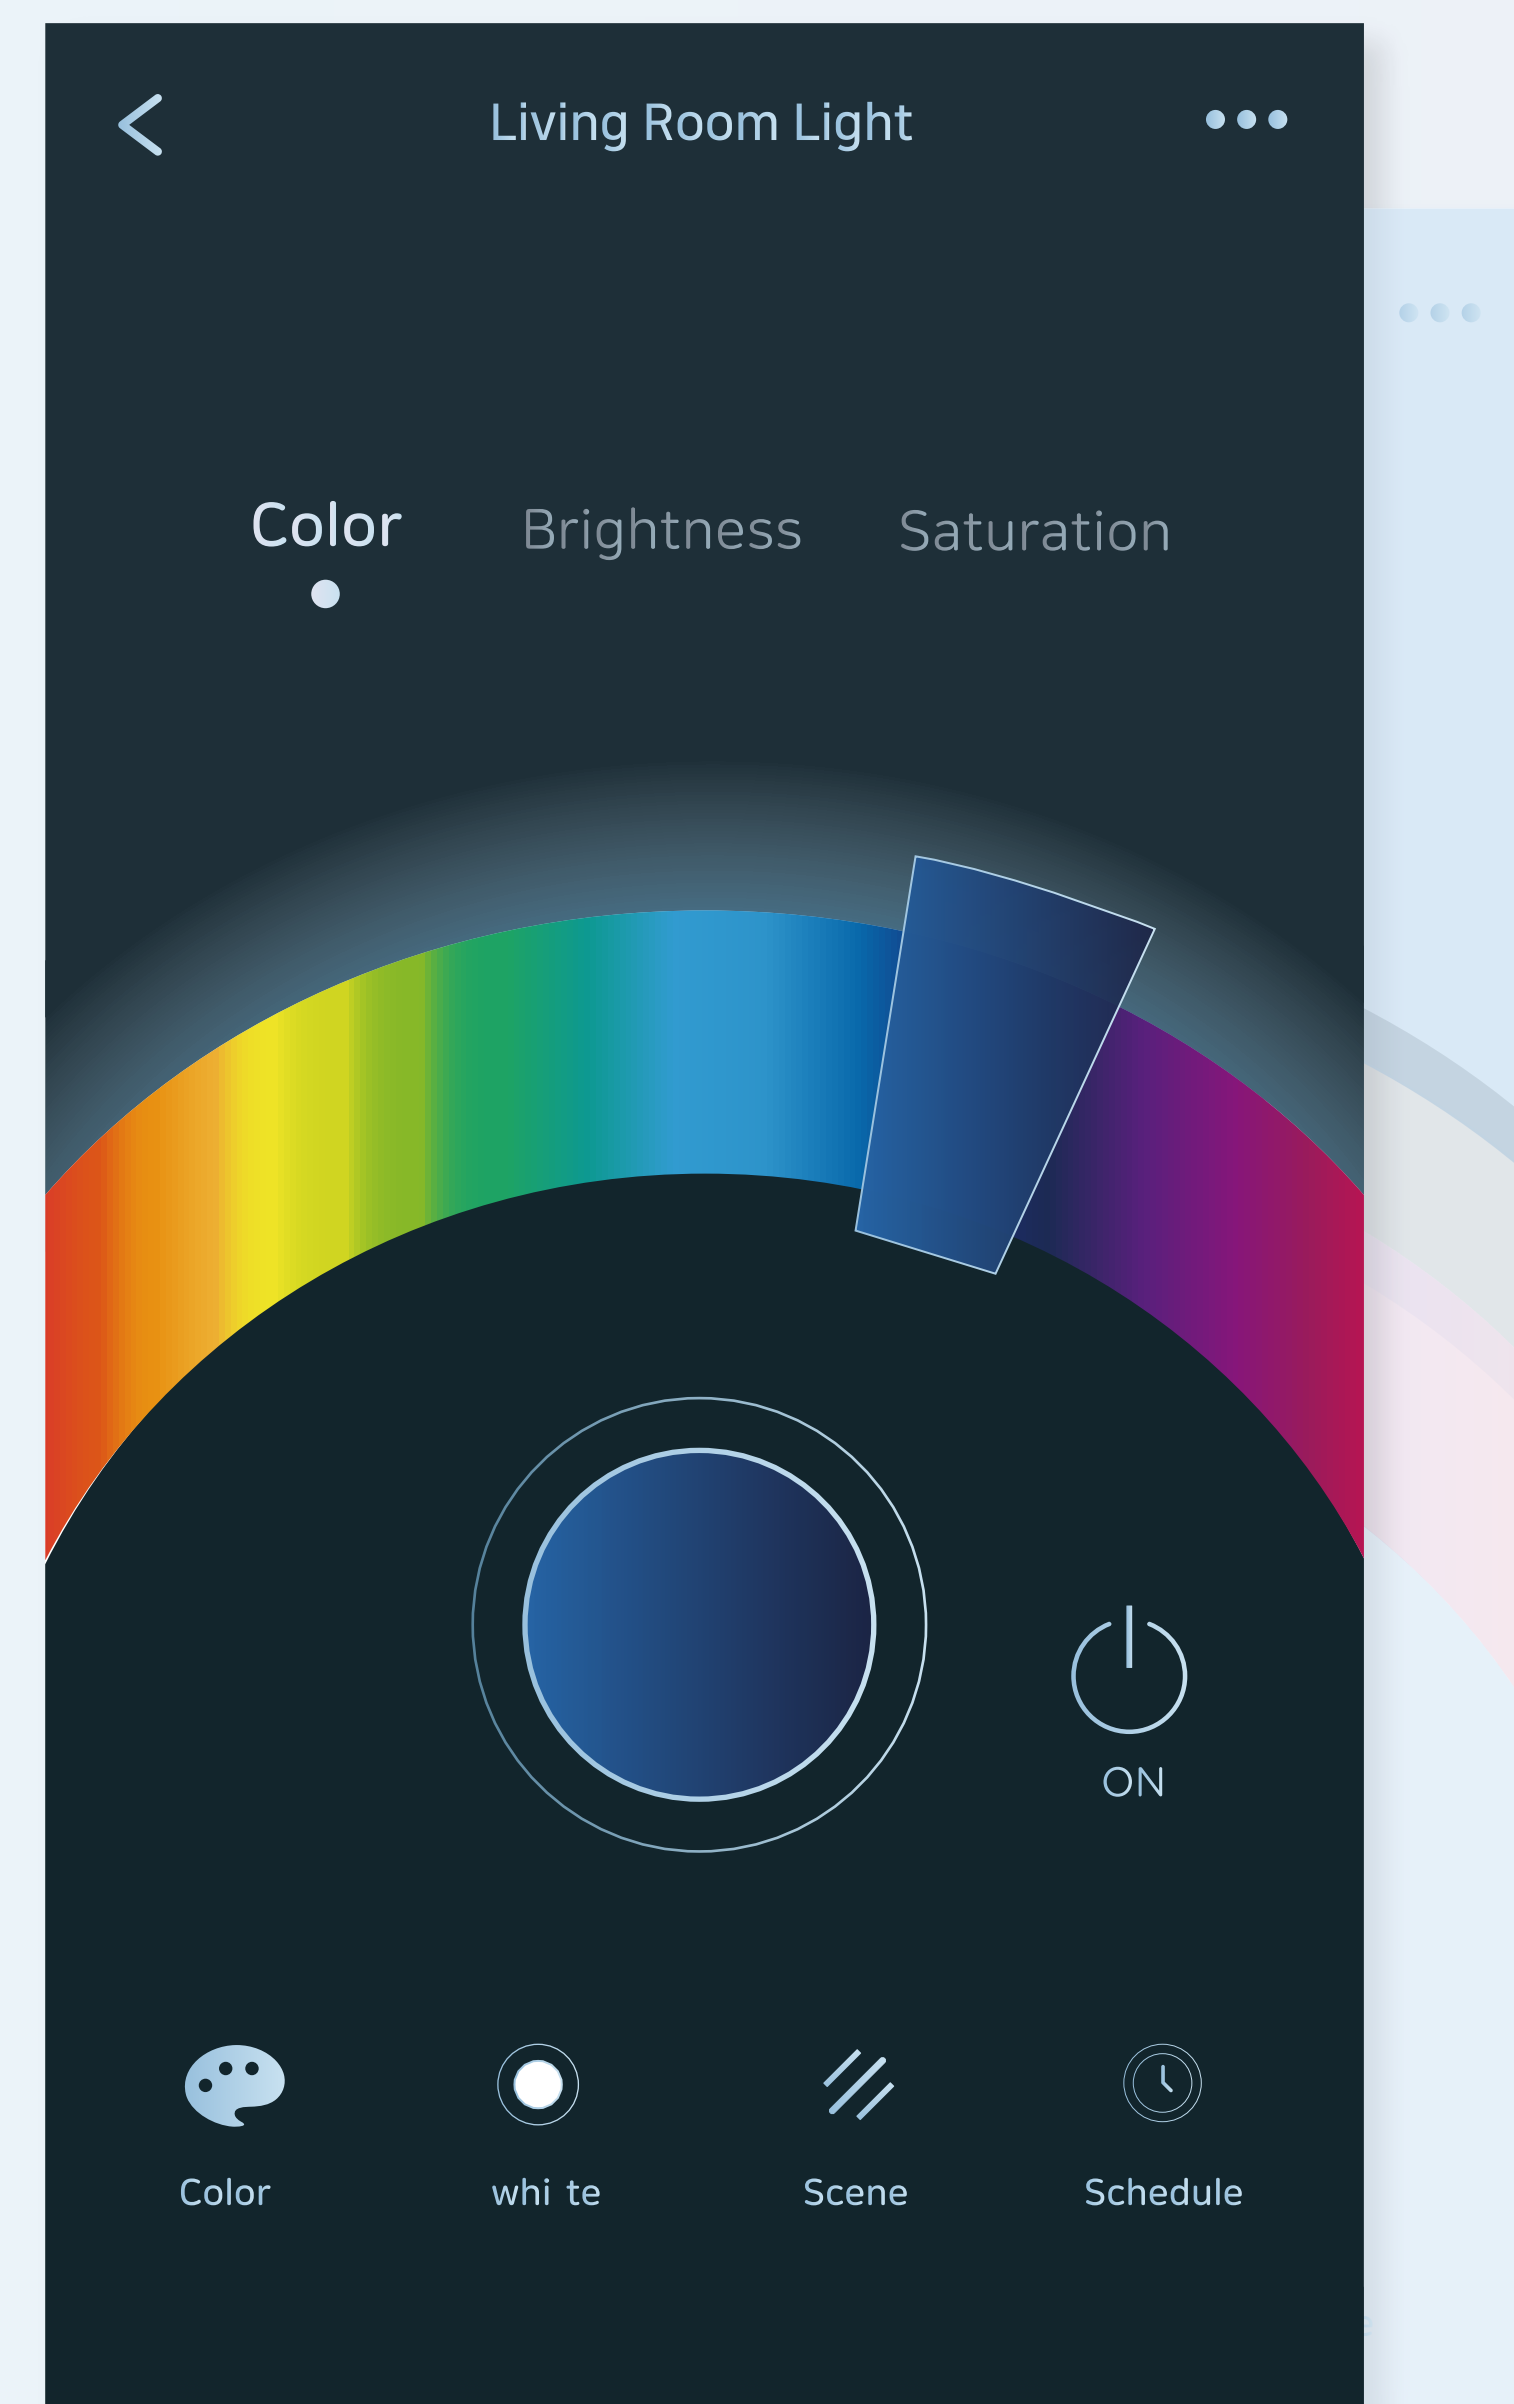

- Set Your Schedule
- Share Access
- Safety & Control
- Save Energy
- Control from Anywhere
- No Hubs Required

Works with Microsoft Cortana | Works with amazon alexa | Works with Google Assistant

MERKURY INNOVATIONS - Geeni

Smart Wi-Fi Home Application

스마트 와이파이 홈 어플리케이션 시안 제작

Control Devices

Color Bulbs

Easy Controls

No hubs required

Control Devices

As easy as an ON / OFF switch