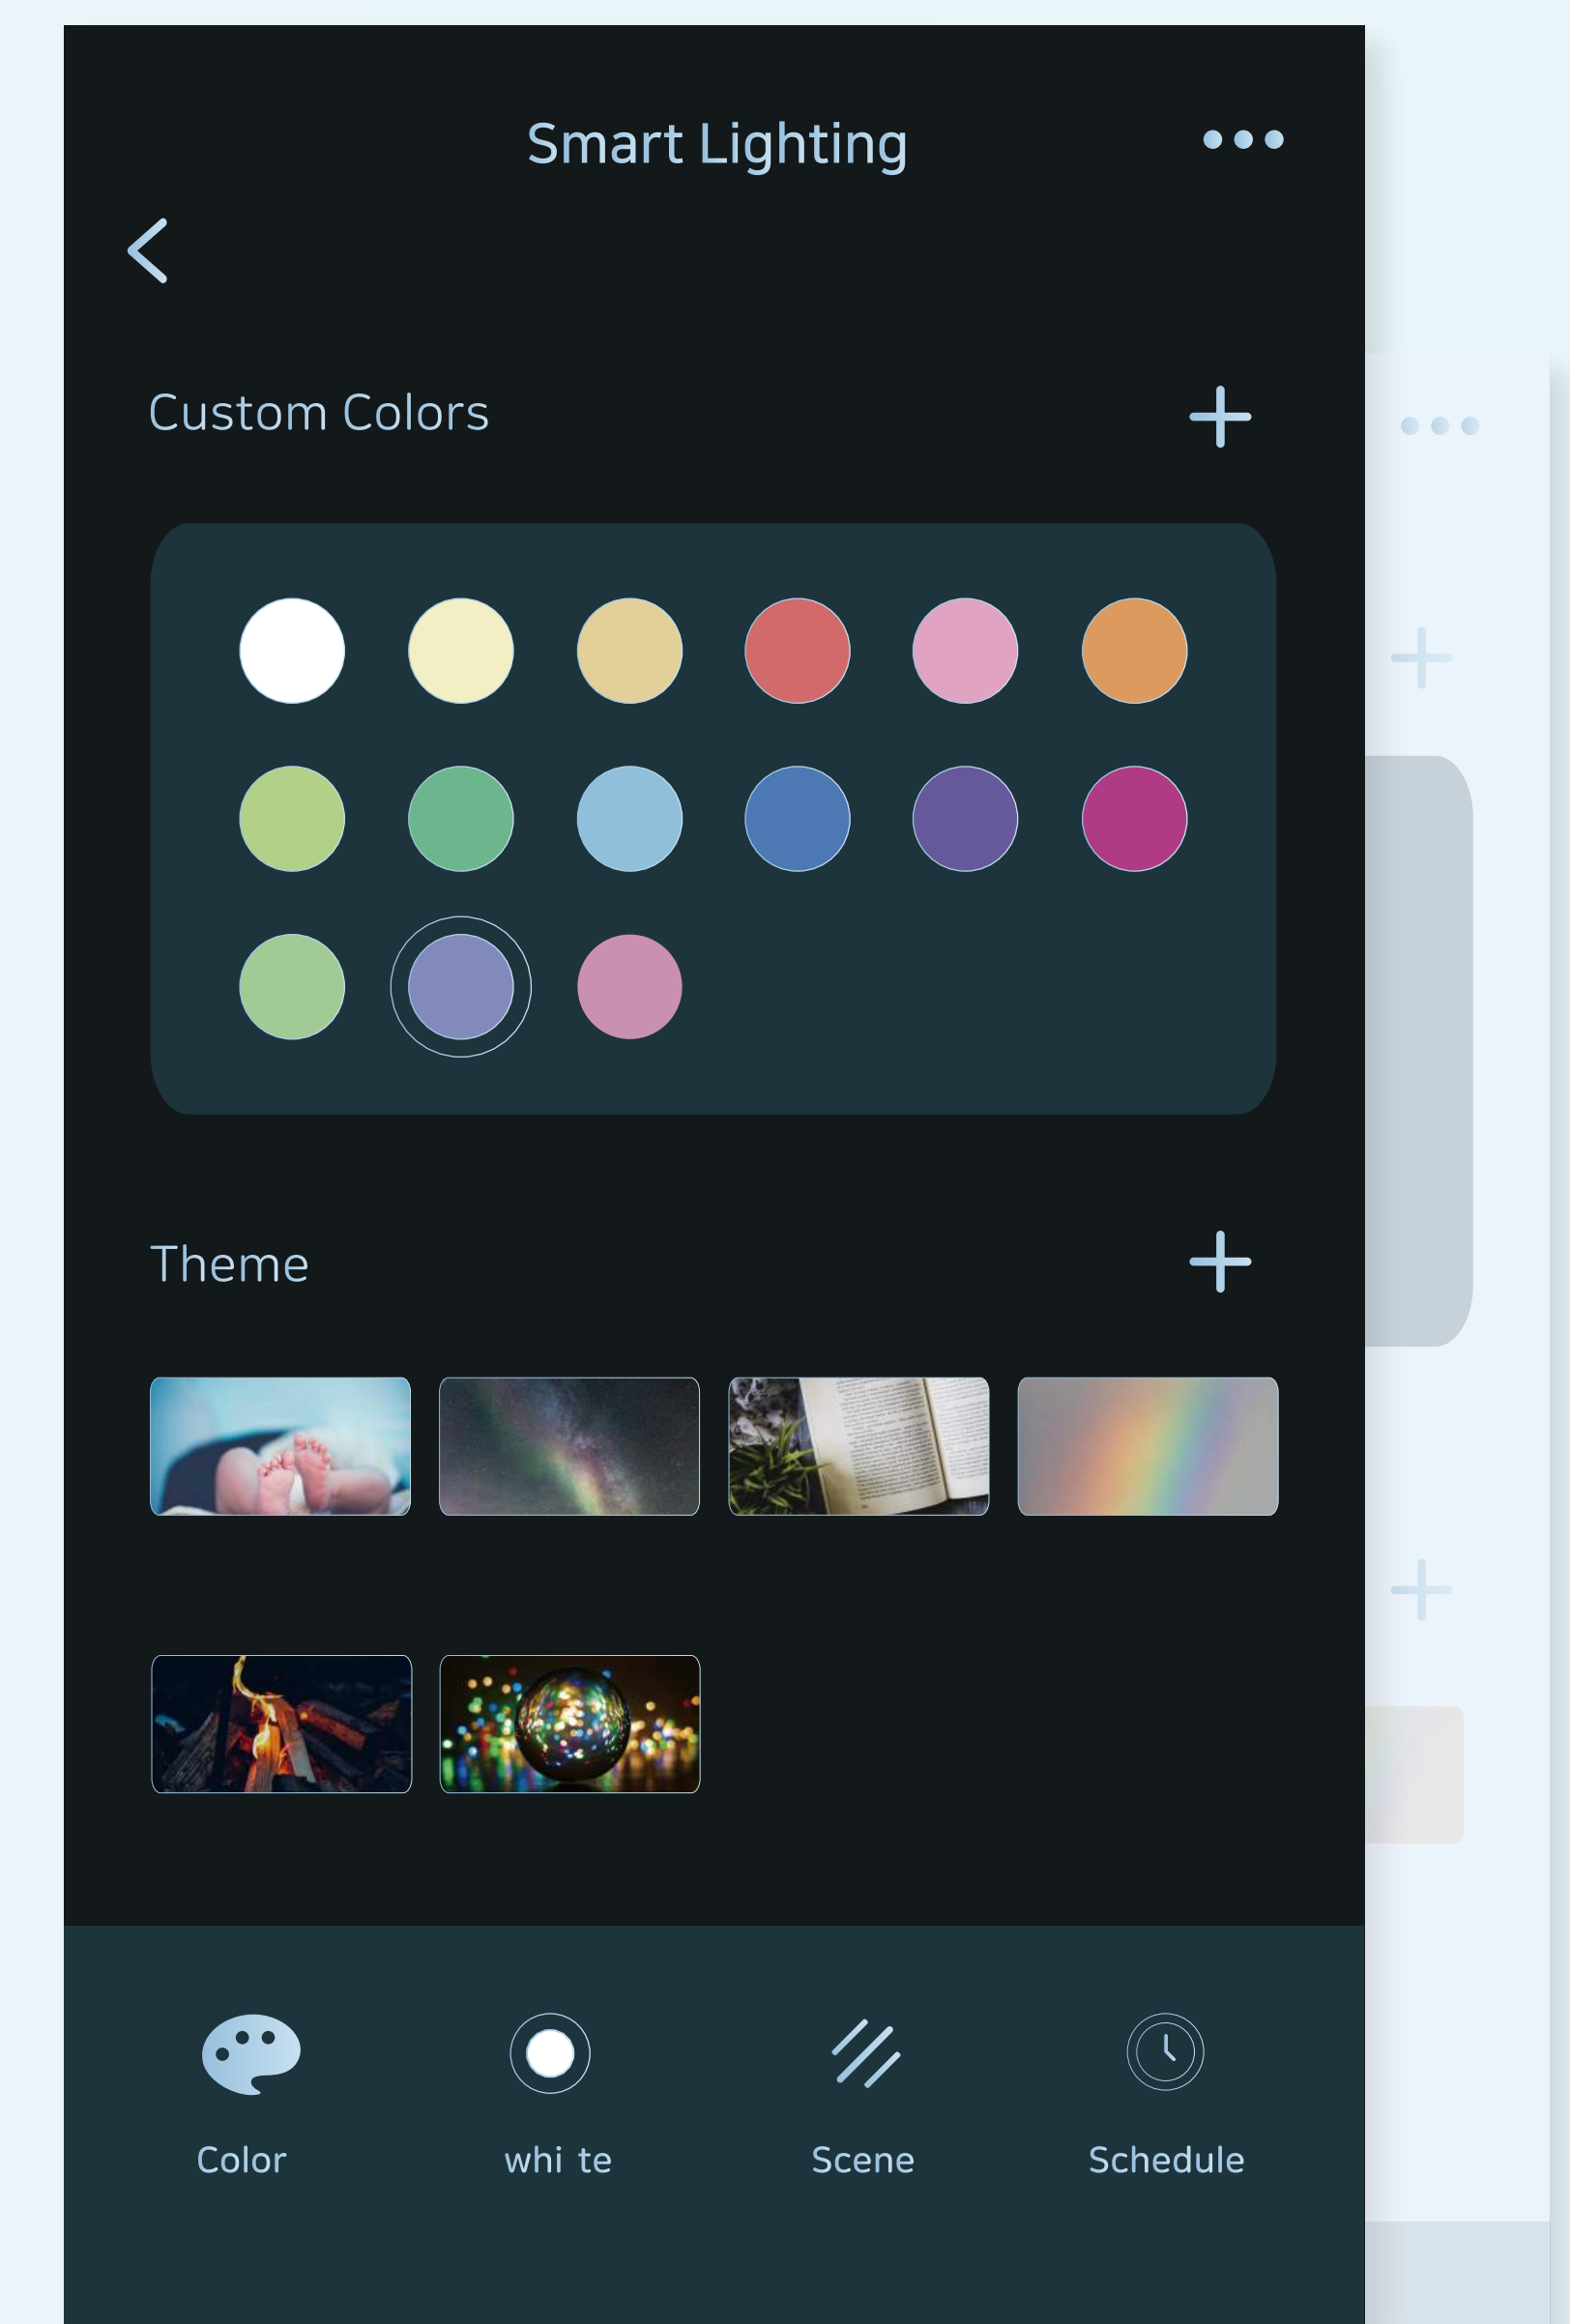

Smart Wi-Fi Home Application

스마트 와이파이 홈 어플리케이션 시안 제작

Control Devices

Color Bulbs

Easy Controls

No hubs required

Control Devices

As easy as an ON / OFF switch

Smart Lighting

MERKURY INNOVATIONS - Geeni

Smart Wi-Fi Camera Package

스마트 카메라 패키지 구성

Information

Color : White
 Material : PP (Polypropylene)
 Thickness : 0.5mm
 Scale : 1:1

Information

Color : Black
 Material : PP (Polypropylene)
 Thickness : 0.5mm
 Scale : 1:1