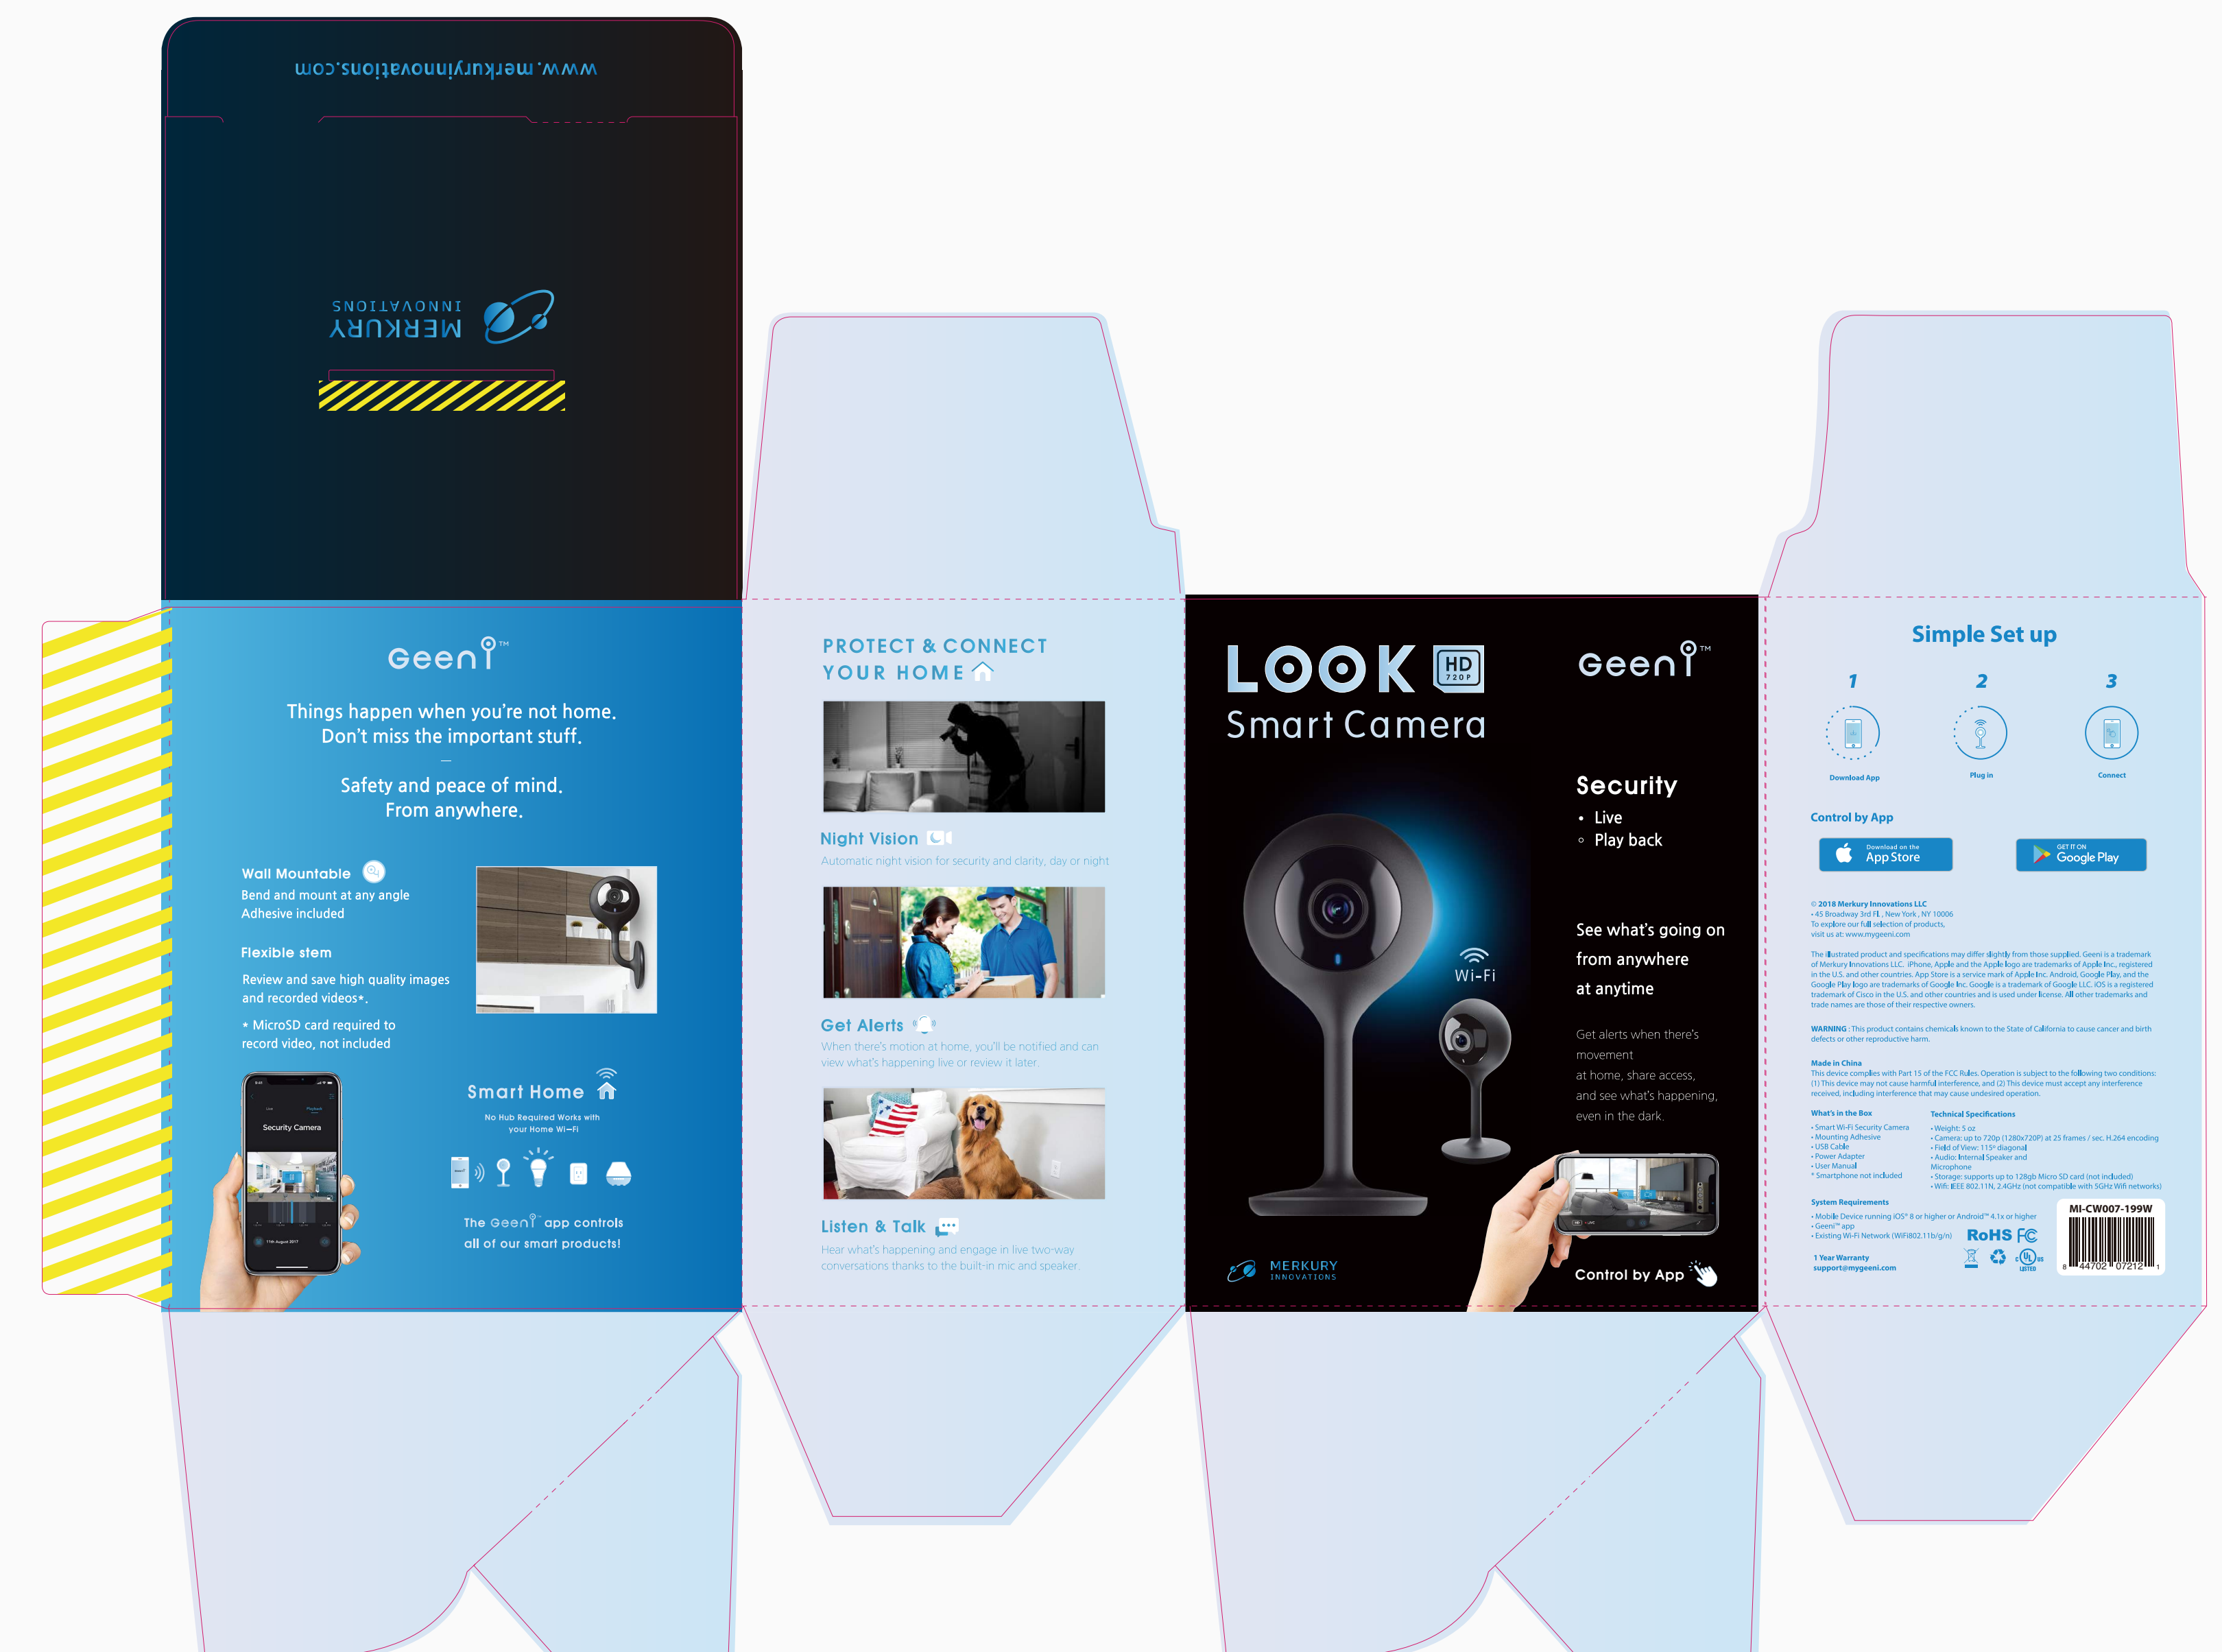

Smart Wi-Fi Home Application

스마트 와이파이 홈 어플리케이션 시안 제작

Control Devices

Color Bulbs

Easy Controls

No hubs required

Control Devices

As easy as an ON / OFF switch

MERKURY INNOVATIONS - Geeni

Smart Wi-Fi Home Application

스마트 와이파이 홈 어플리케이션 시안 제작

Control Devices

Geeni

Control Devices

Power Strip

Many Devices, One App

Smart Lighting

MERKURY INNOVATIONS - Geeni

Smart Wi-Fi Camera Package

스마트 카메라 패키지 구성

Information

Color : White
 Material : PP (Polypropylene)
 Thickness : 0.5mm
 Scale : 1:1

Information

Color : Black
 Material : PP (Polypropylene)
 Thickness : 0.5mm
 Scale : 1:1