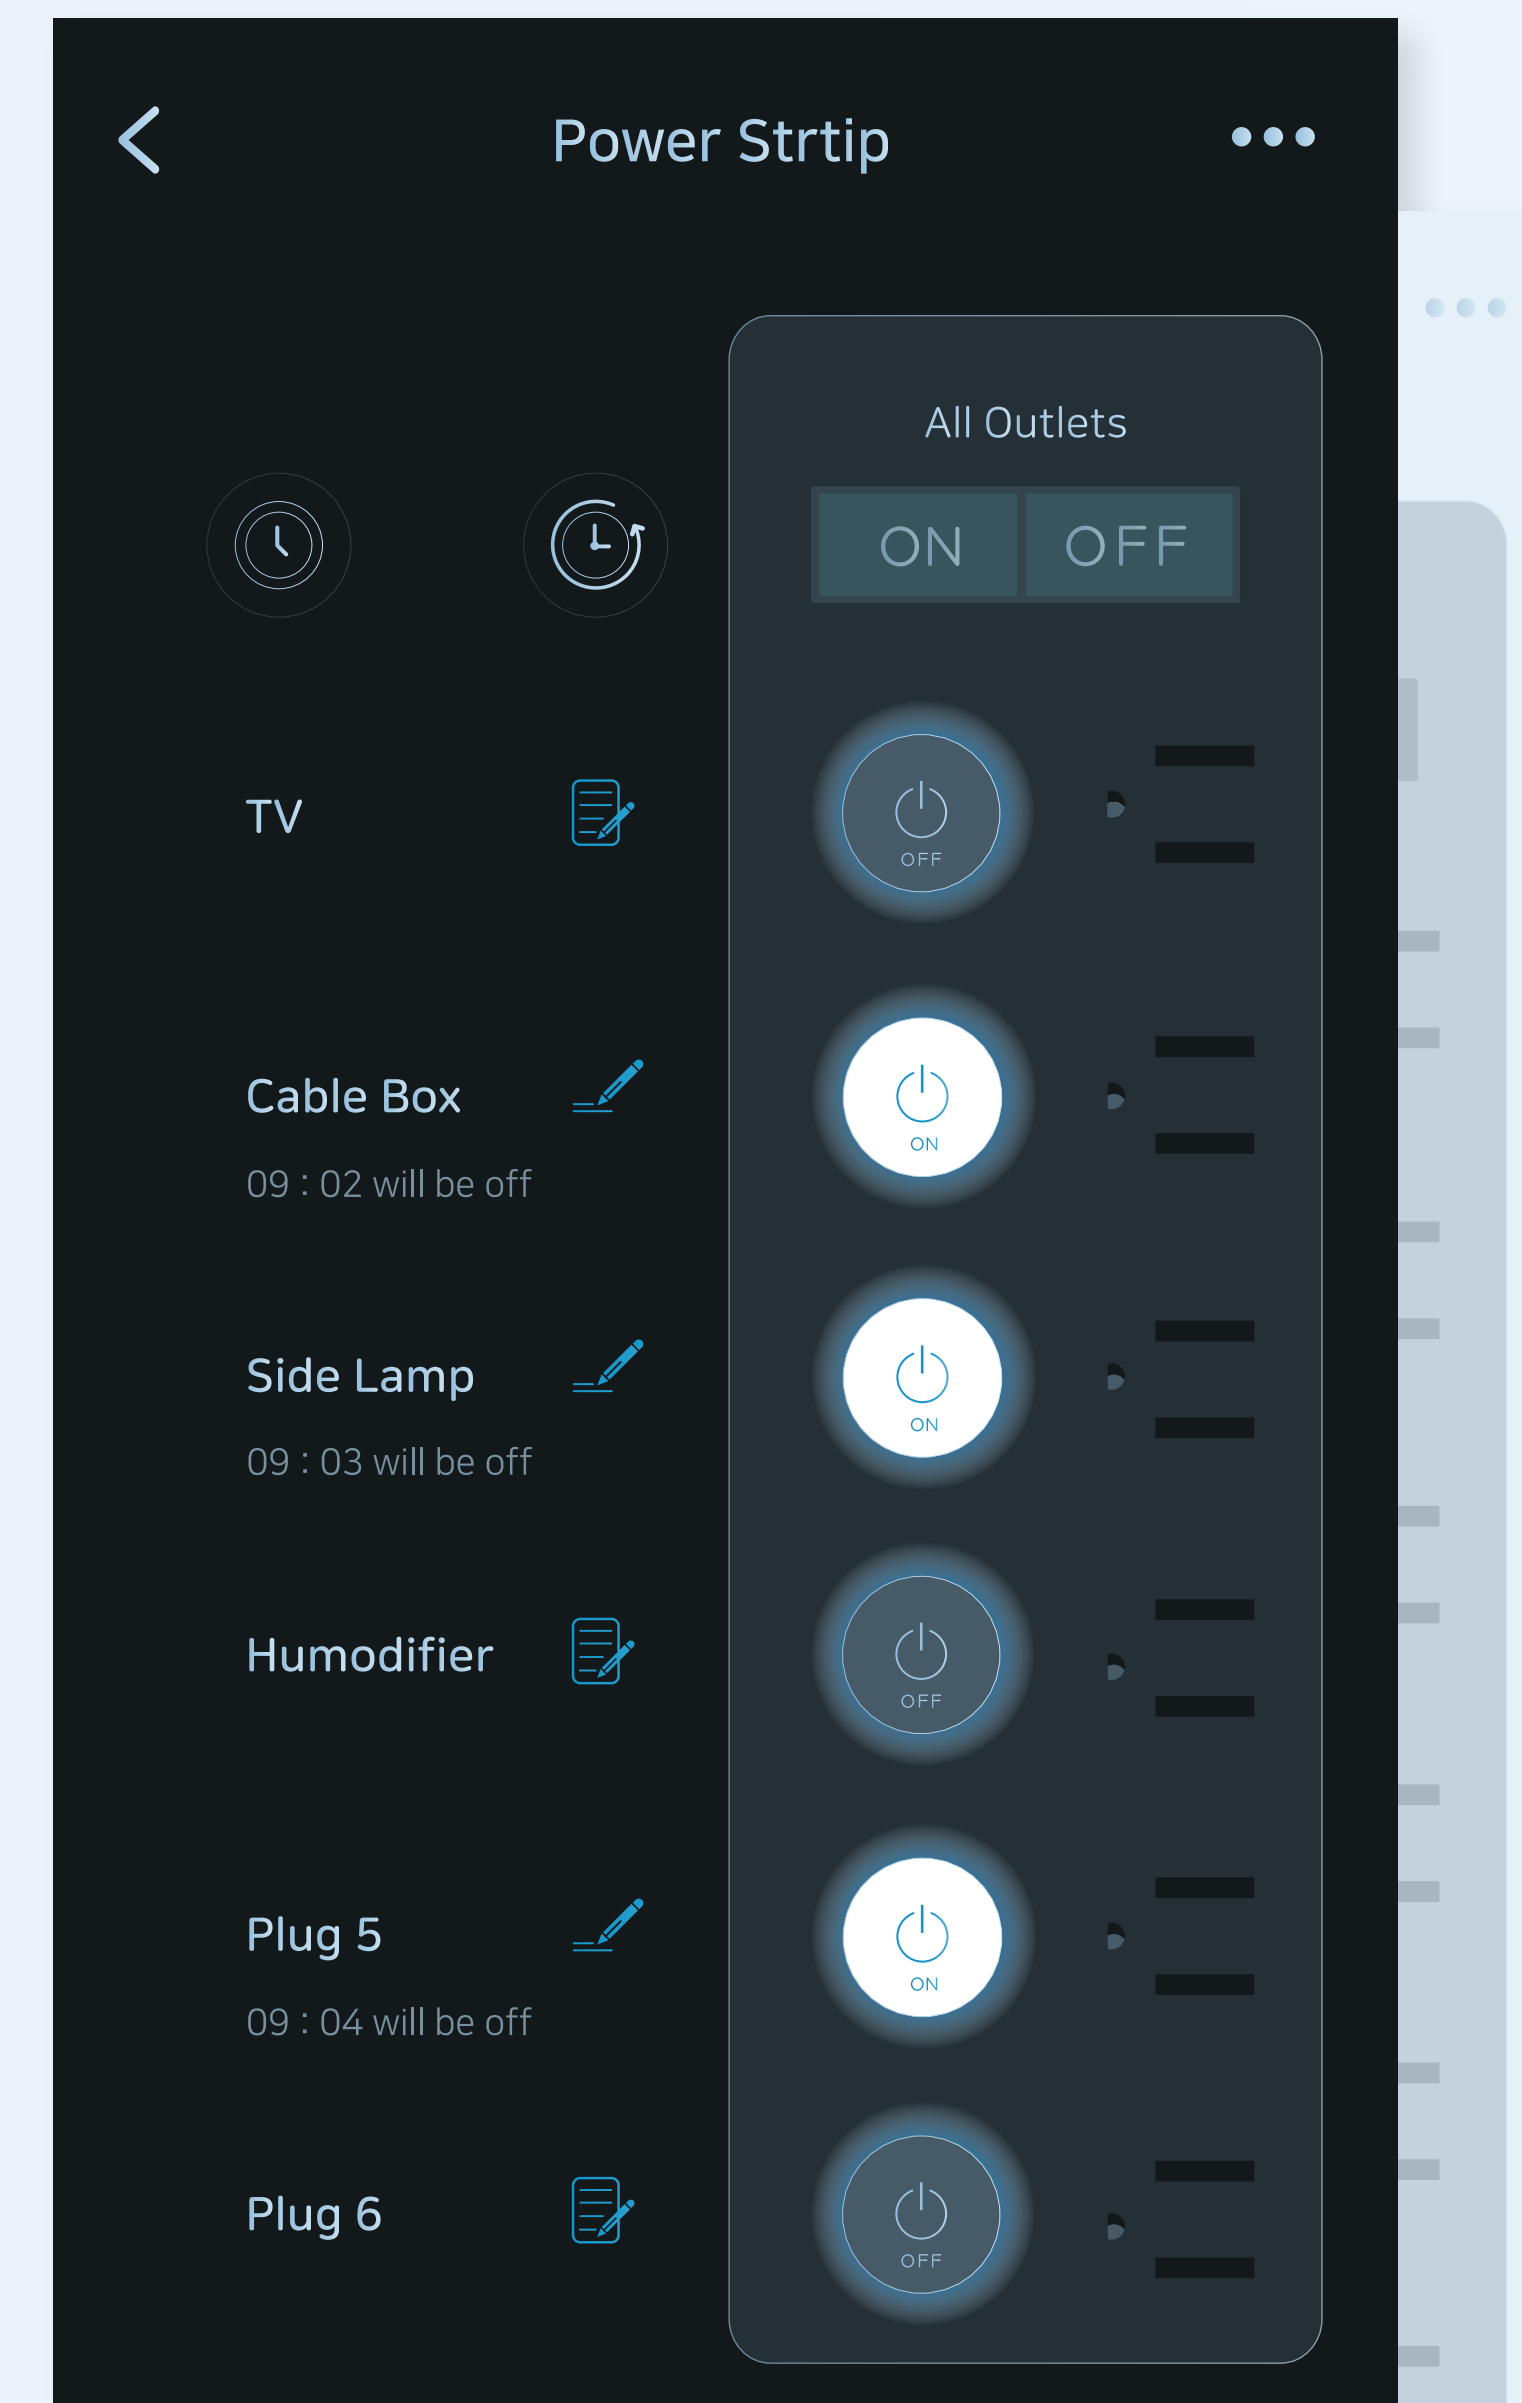

Smart Wi-Fi Home Application

스마트 와이파이 홈 어플리케이션 시안 제작

Control Devices

Color Bulbs

Easy Controls

No hubs required

Control Devices

As easy as an ON / OFF switch

MERKURY INNOVATIONS - Geeni

Smart Wi-Fi Home Application

스마트 와이파이 홈 어플리케이션 시안 제작

Control Devices

Geeni

Control Devices

Power Strip

Many Devices, One App