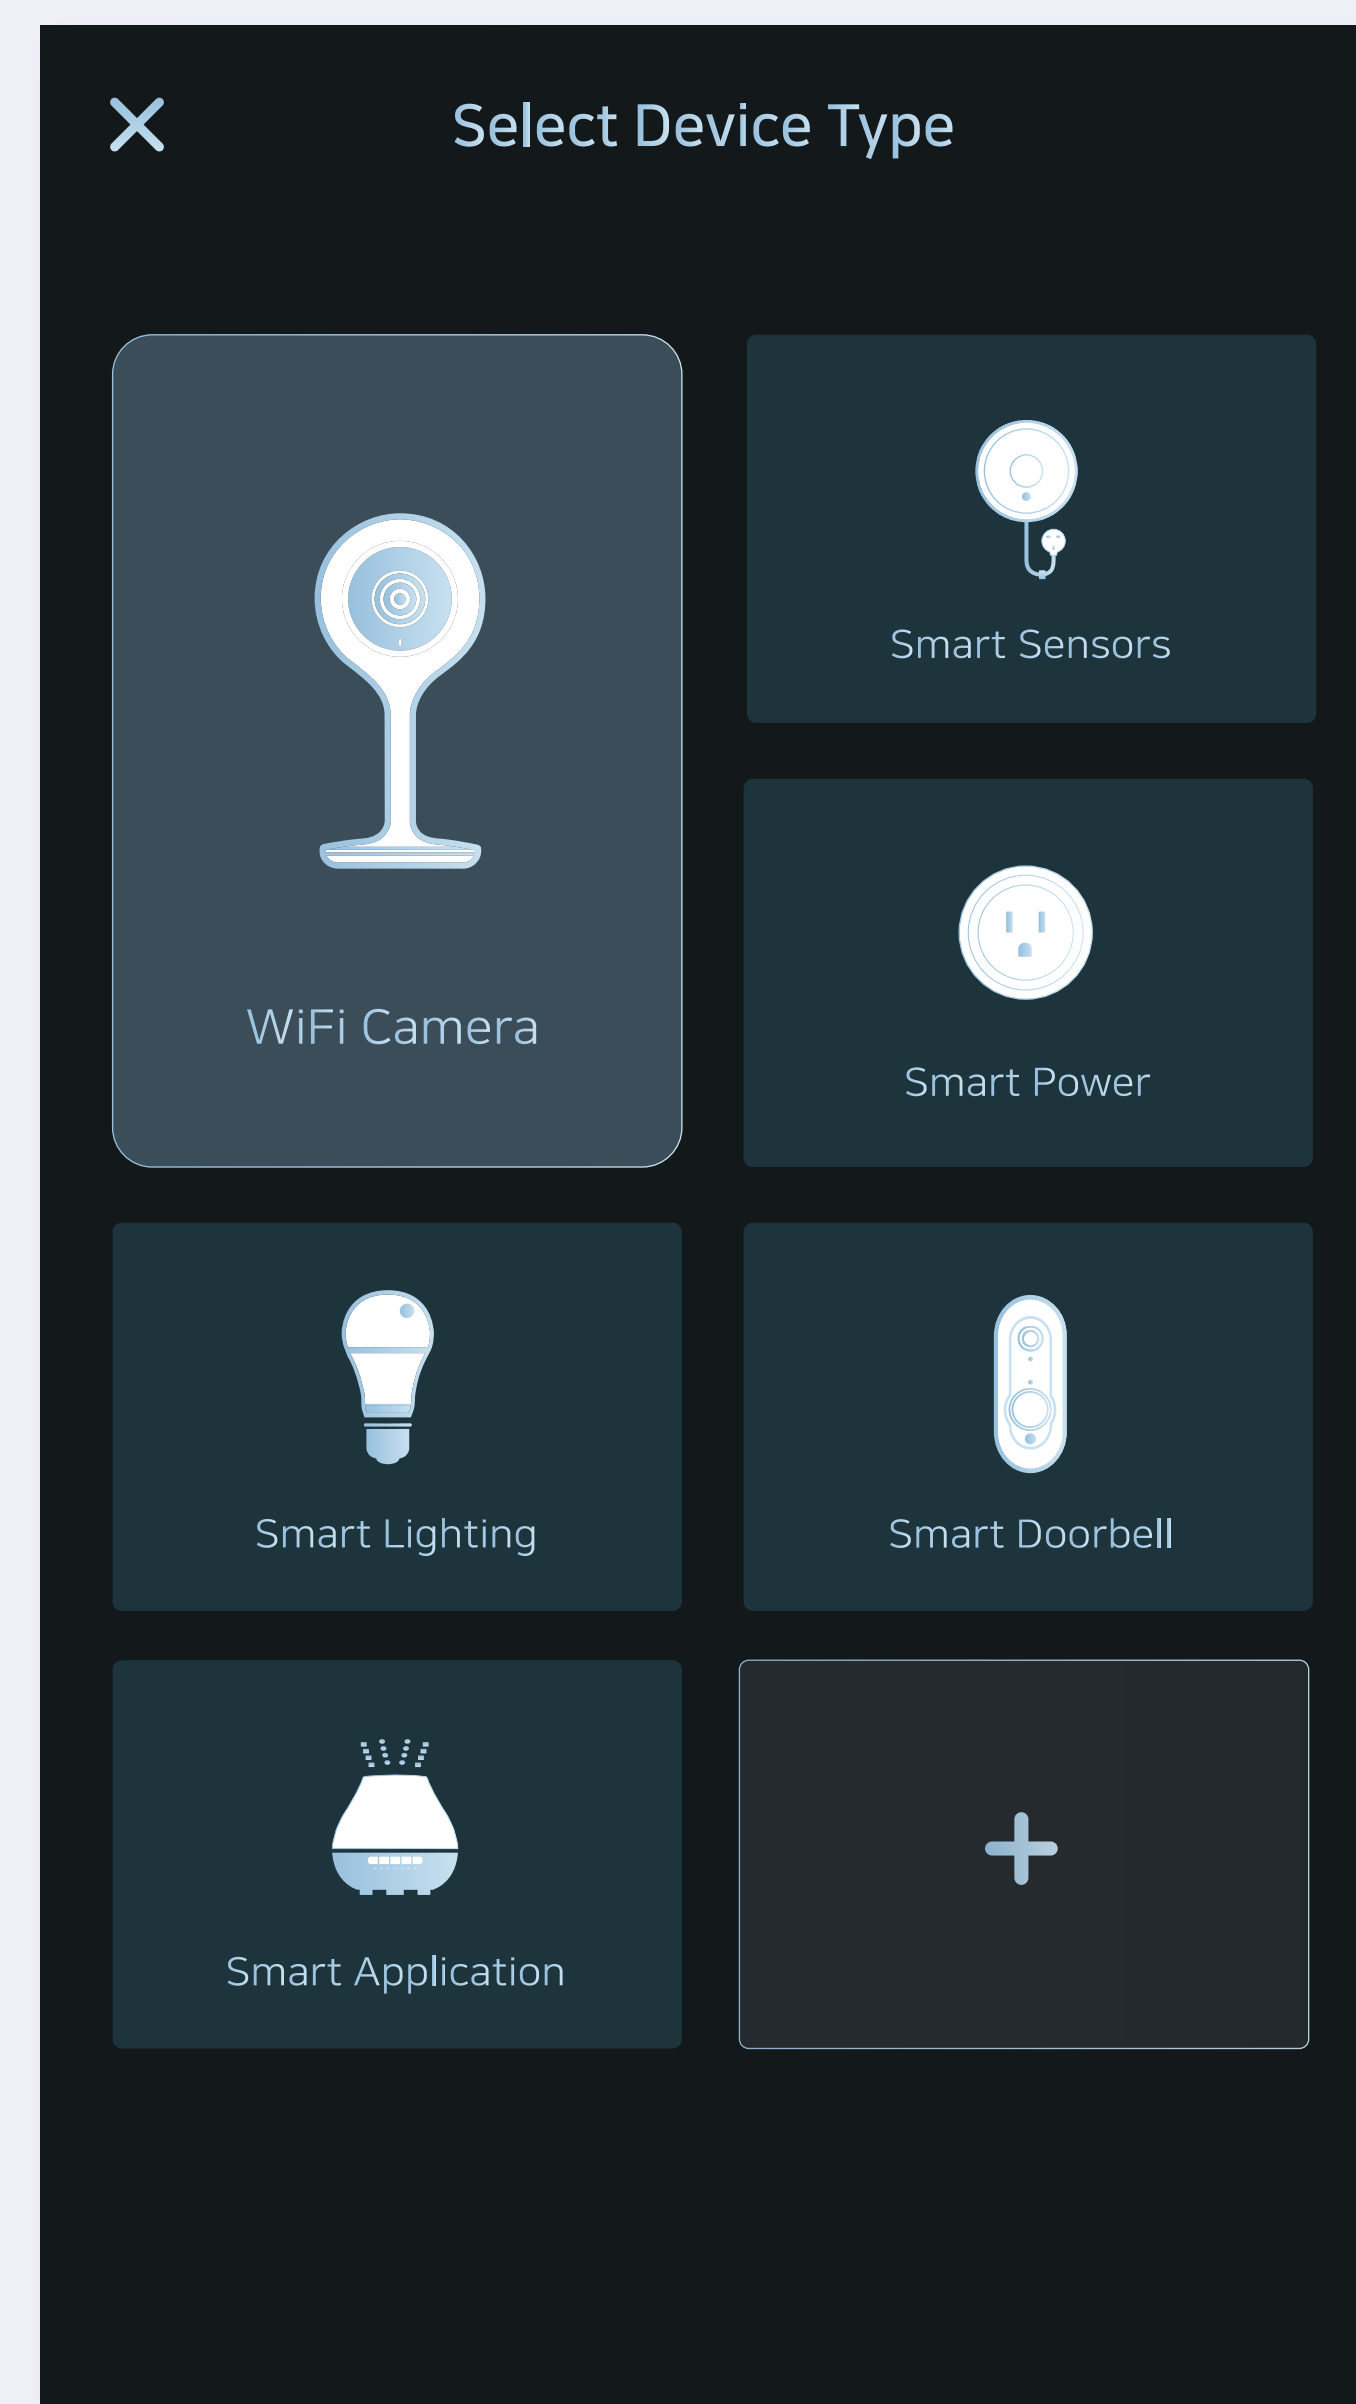

- Set Your Schedule
- Share Access
- Safety & Control
- Save Energy
- Control from Anywhere
- No Hubs Required

Works with Microsoft Cortana | Works with amazon alexa | Works with Google Assistant

MERKURY INNOVATIONS - Geeni

Smart Wi-Fi Home Application

스마트 와이파이 홈 어플리케이션 시안 제작

Control Devices

Color Bulbs

Easy Controls

No hubs required

Control Devices

As easy as an ON / OFF switch

MERKURY INNOVATIONS - Geeni

Smart Wi-Fi Home Application

스마트 와이파이 홈 어플리케이션 시안 제작

Control Devices

Geeni

Control Devices

Power Strip

Many Devices, One App

Smart Lighting

MERKURY INNOVATIONS - Geeni

Smart Wi-Fi Camera Package

스마트 카메라 패키지 구성

Information

Color : White
 Material : PP (Polypropylene)
 Thickness : 0.5mm
 Scale : 1:1

Information

Color : Black
 Material : PP (Polypropylene)
 Thickness : 0.5mm
 Scale : 1:1