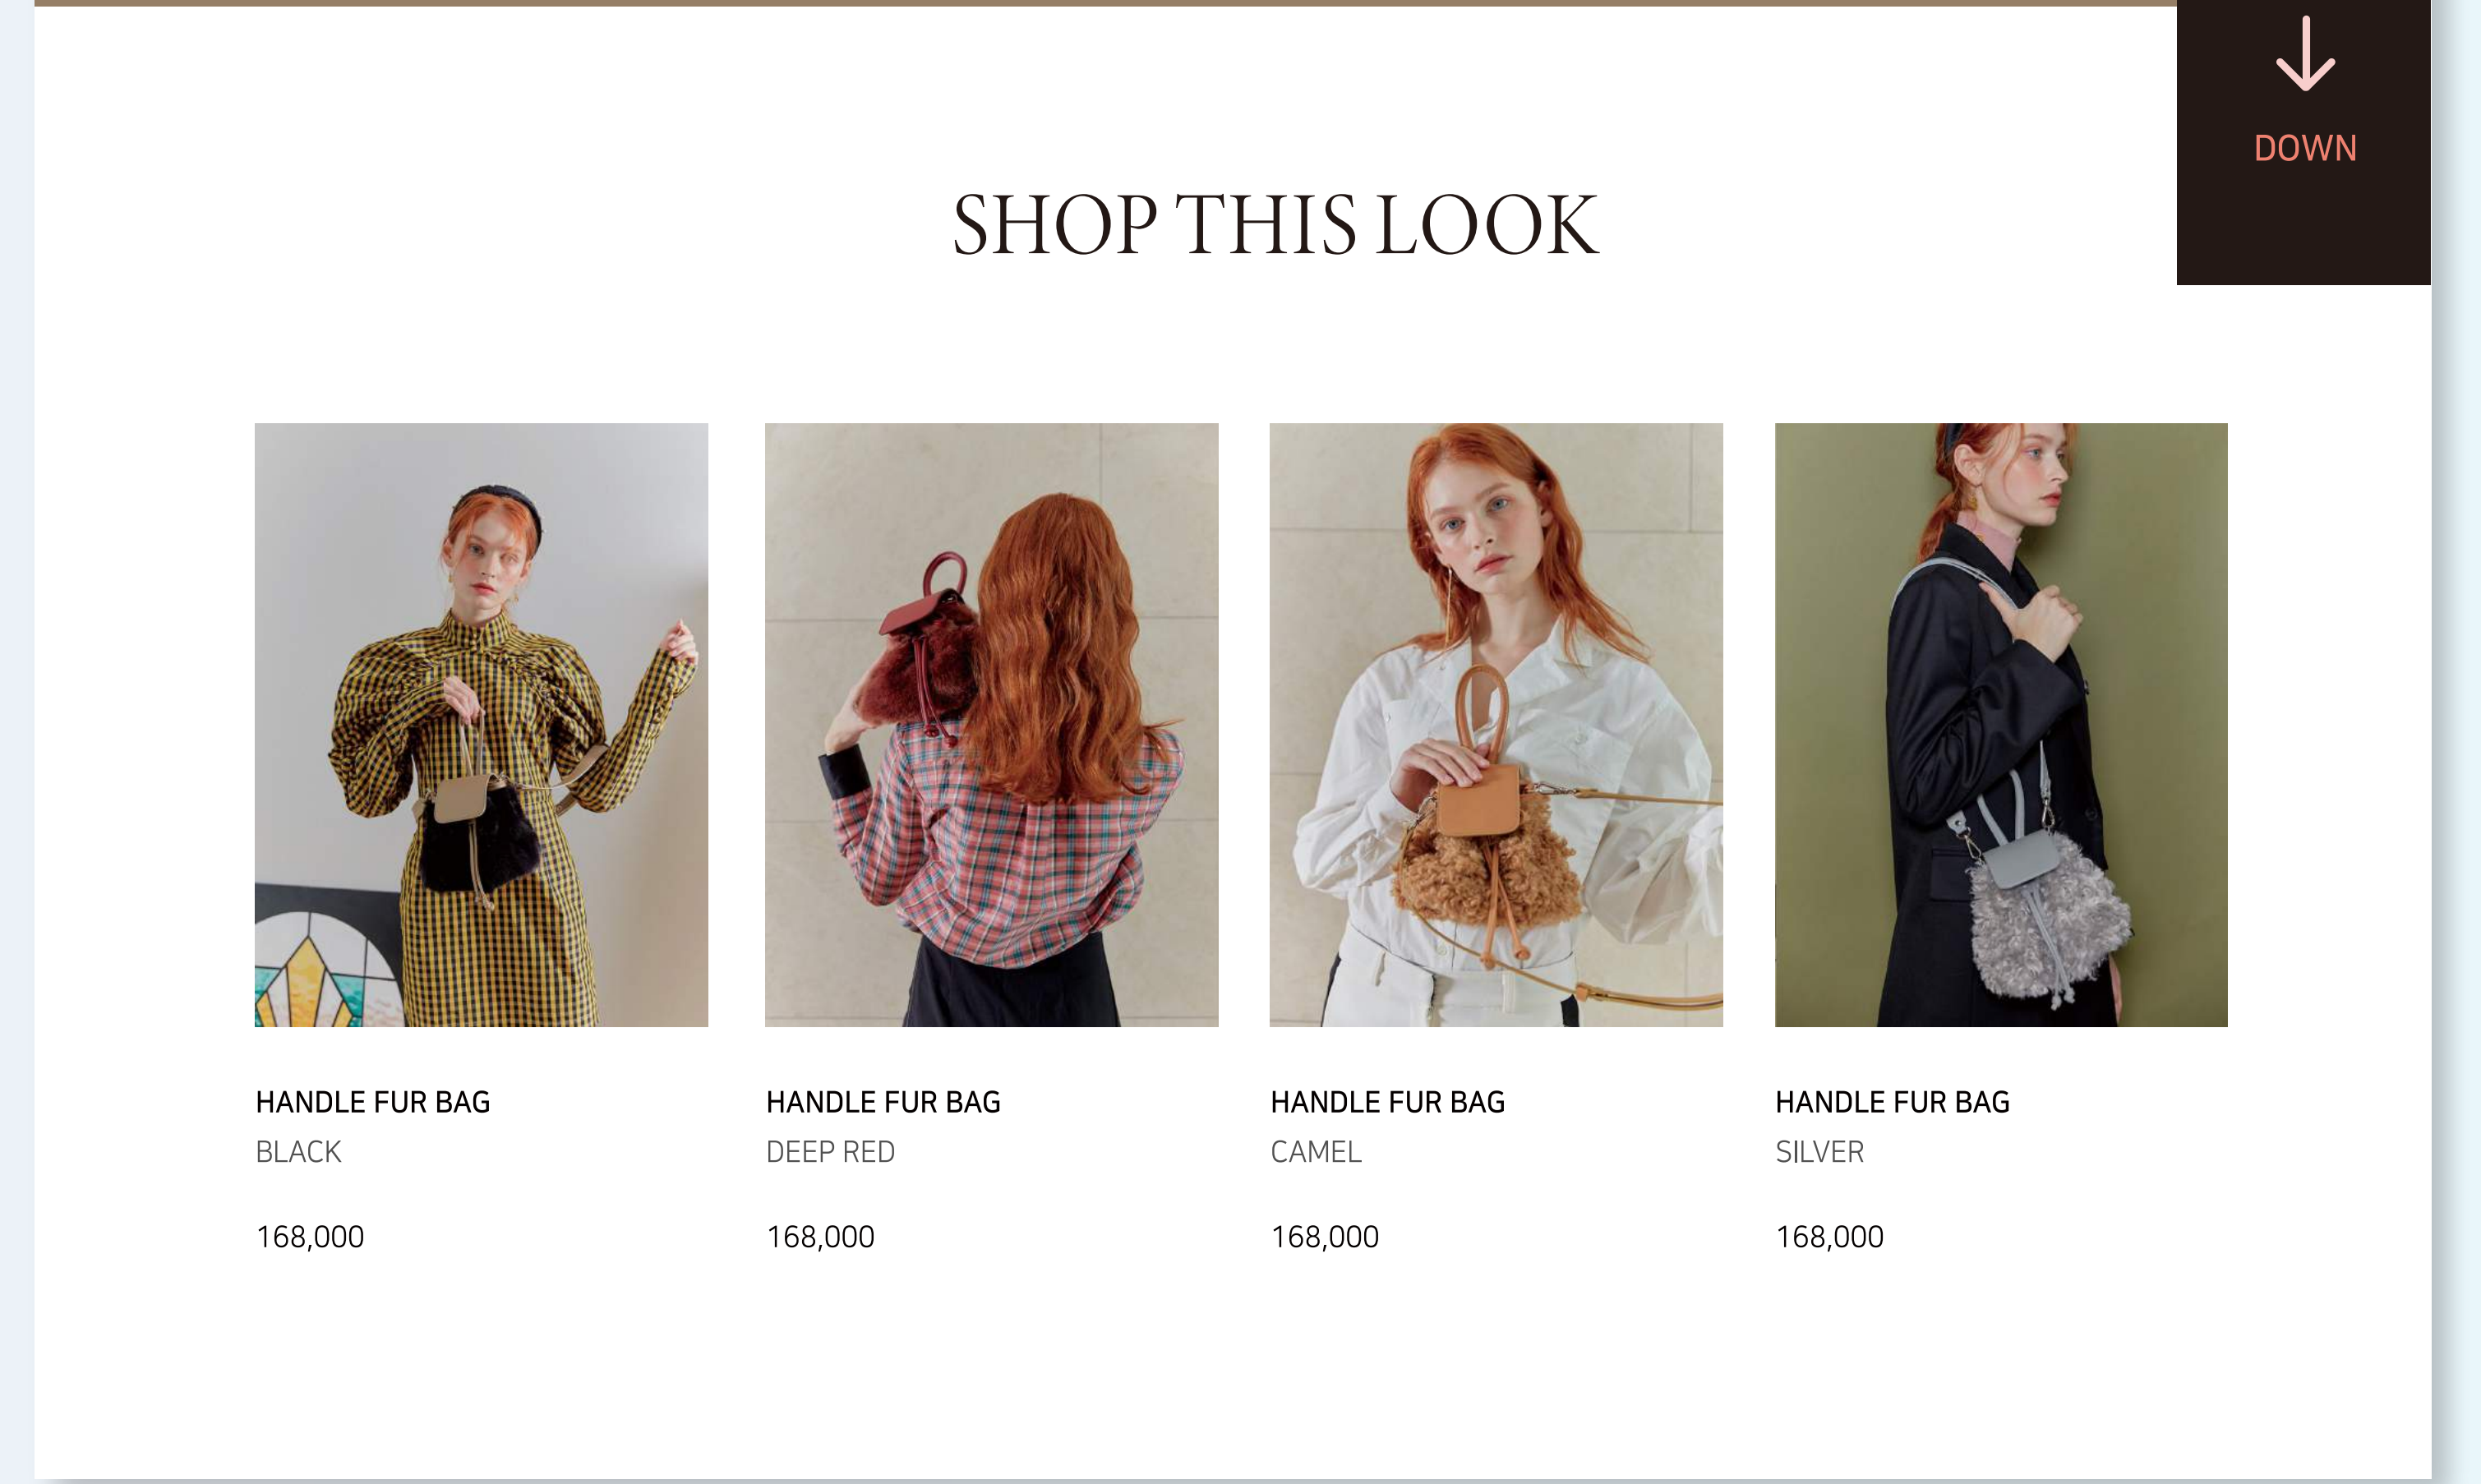

Atelier Park Online Shop

UI/UX Design - Website

아틀리에 파크 온라인 마켓 웹 사이트