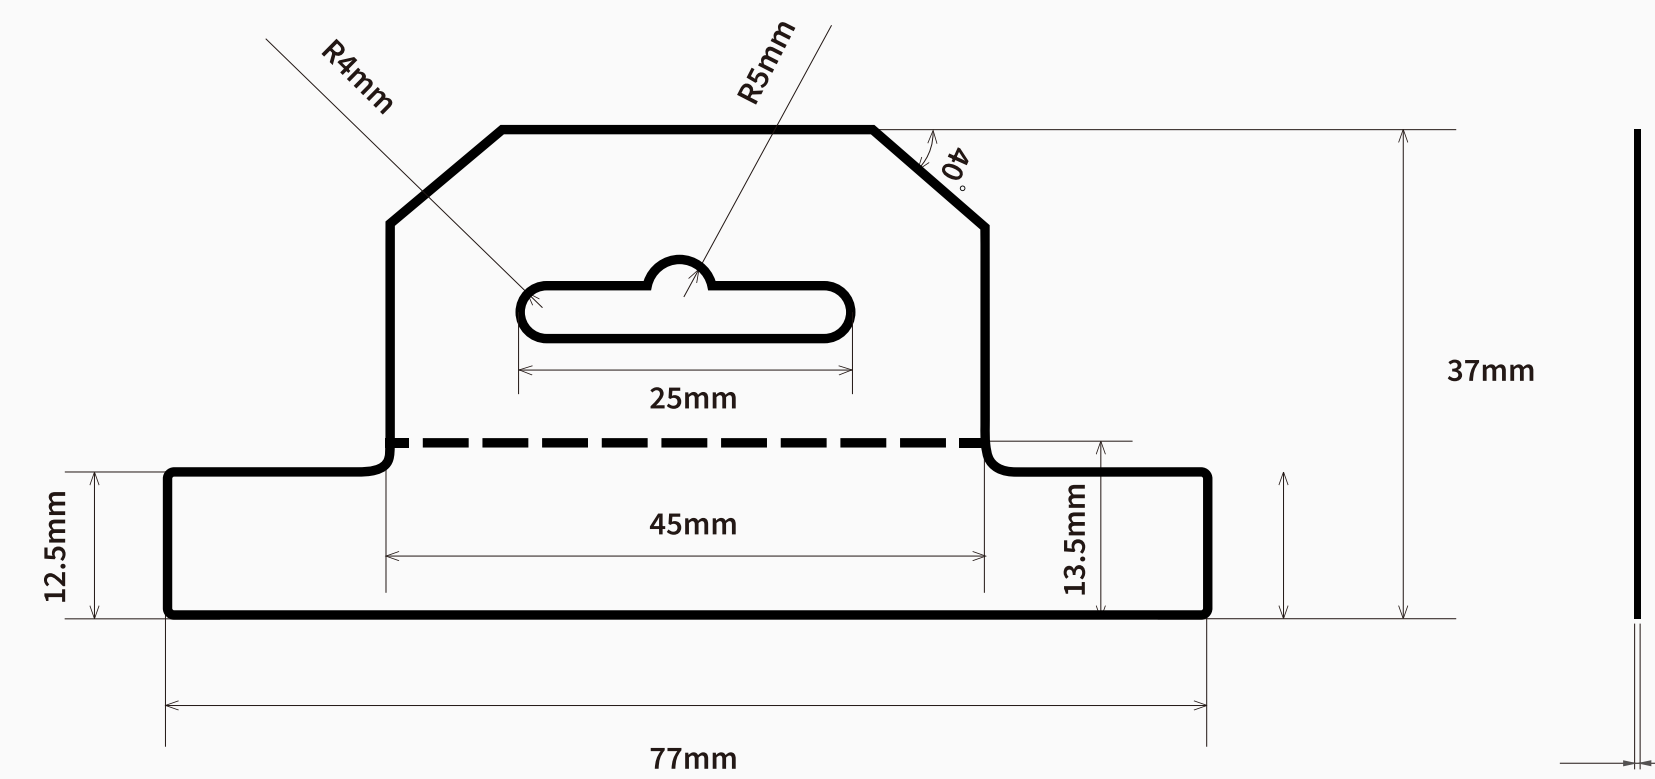

MERKURY INNOVATIONS - Geeni

Smart Wi-Fi Camera Package

스마트 카메라 패키지 구성

Information

Color : White
Material : PP (Polypropylene)
Thickness : 0.5mm
Scale : 1:1