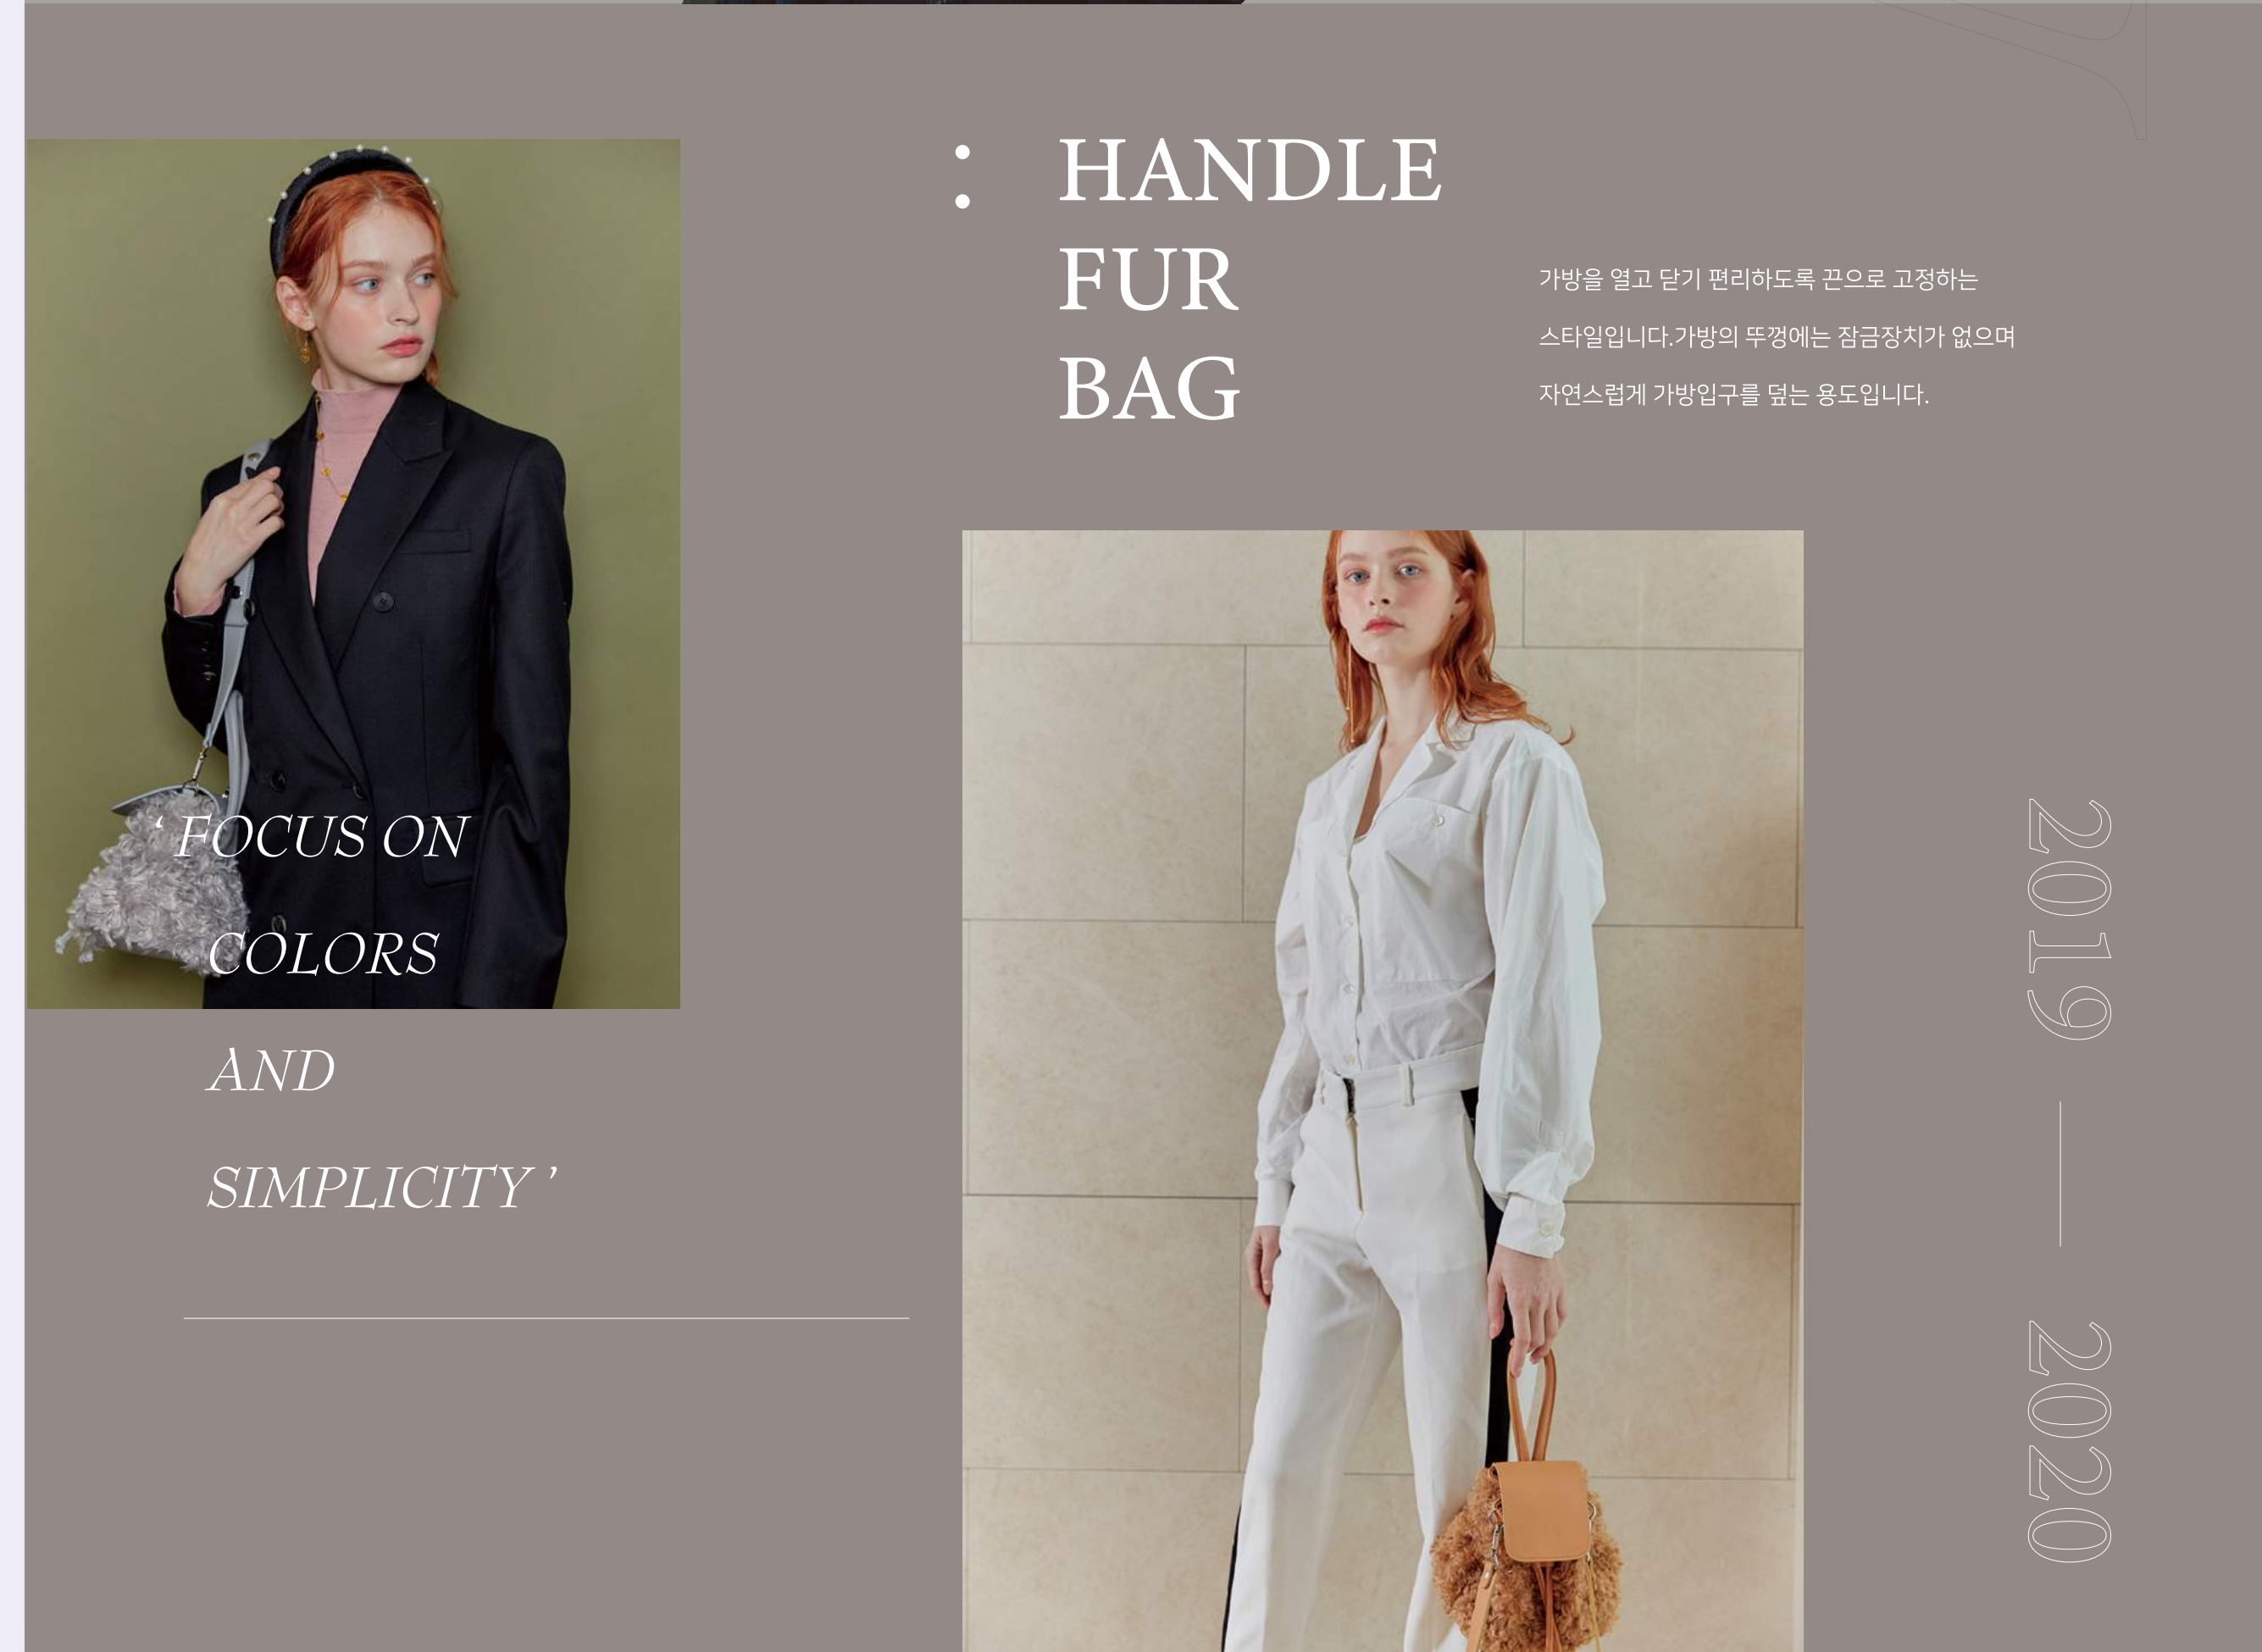

Atelier Park Online Shop

UI/UX Design - Website

아틀리에 파크 온라인 마켓 웹 사이트